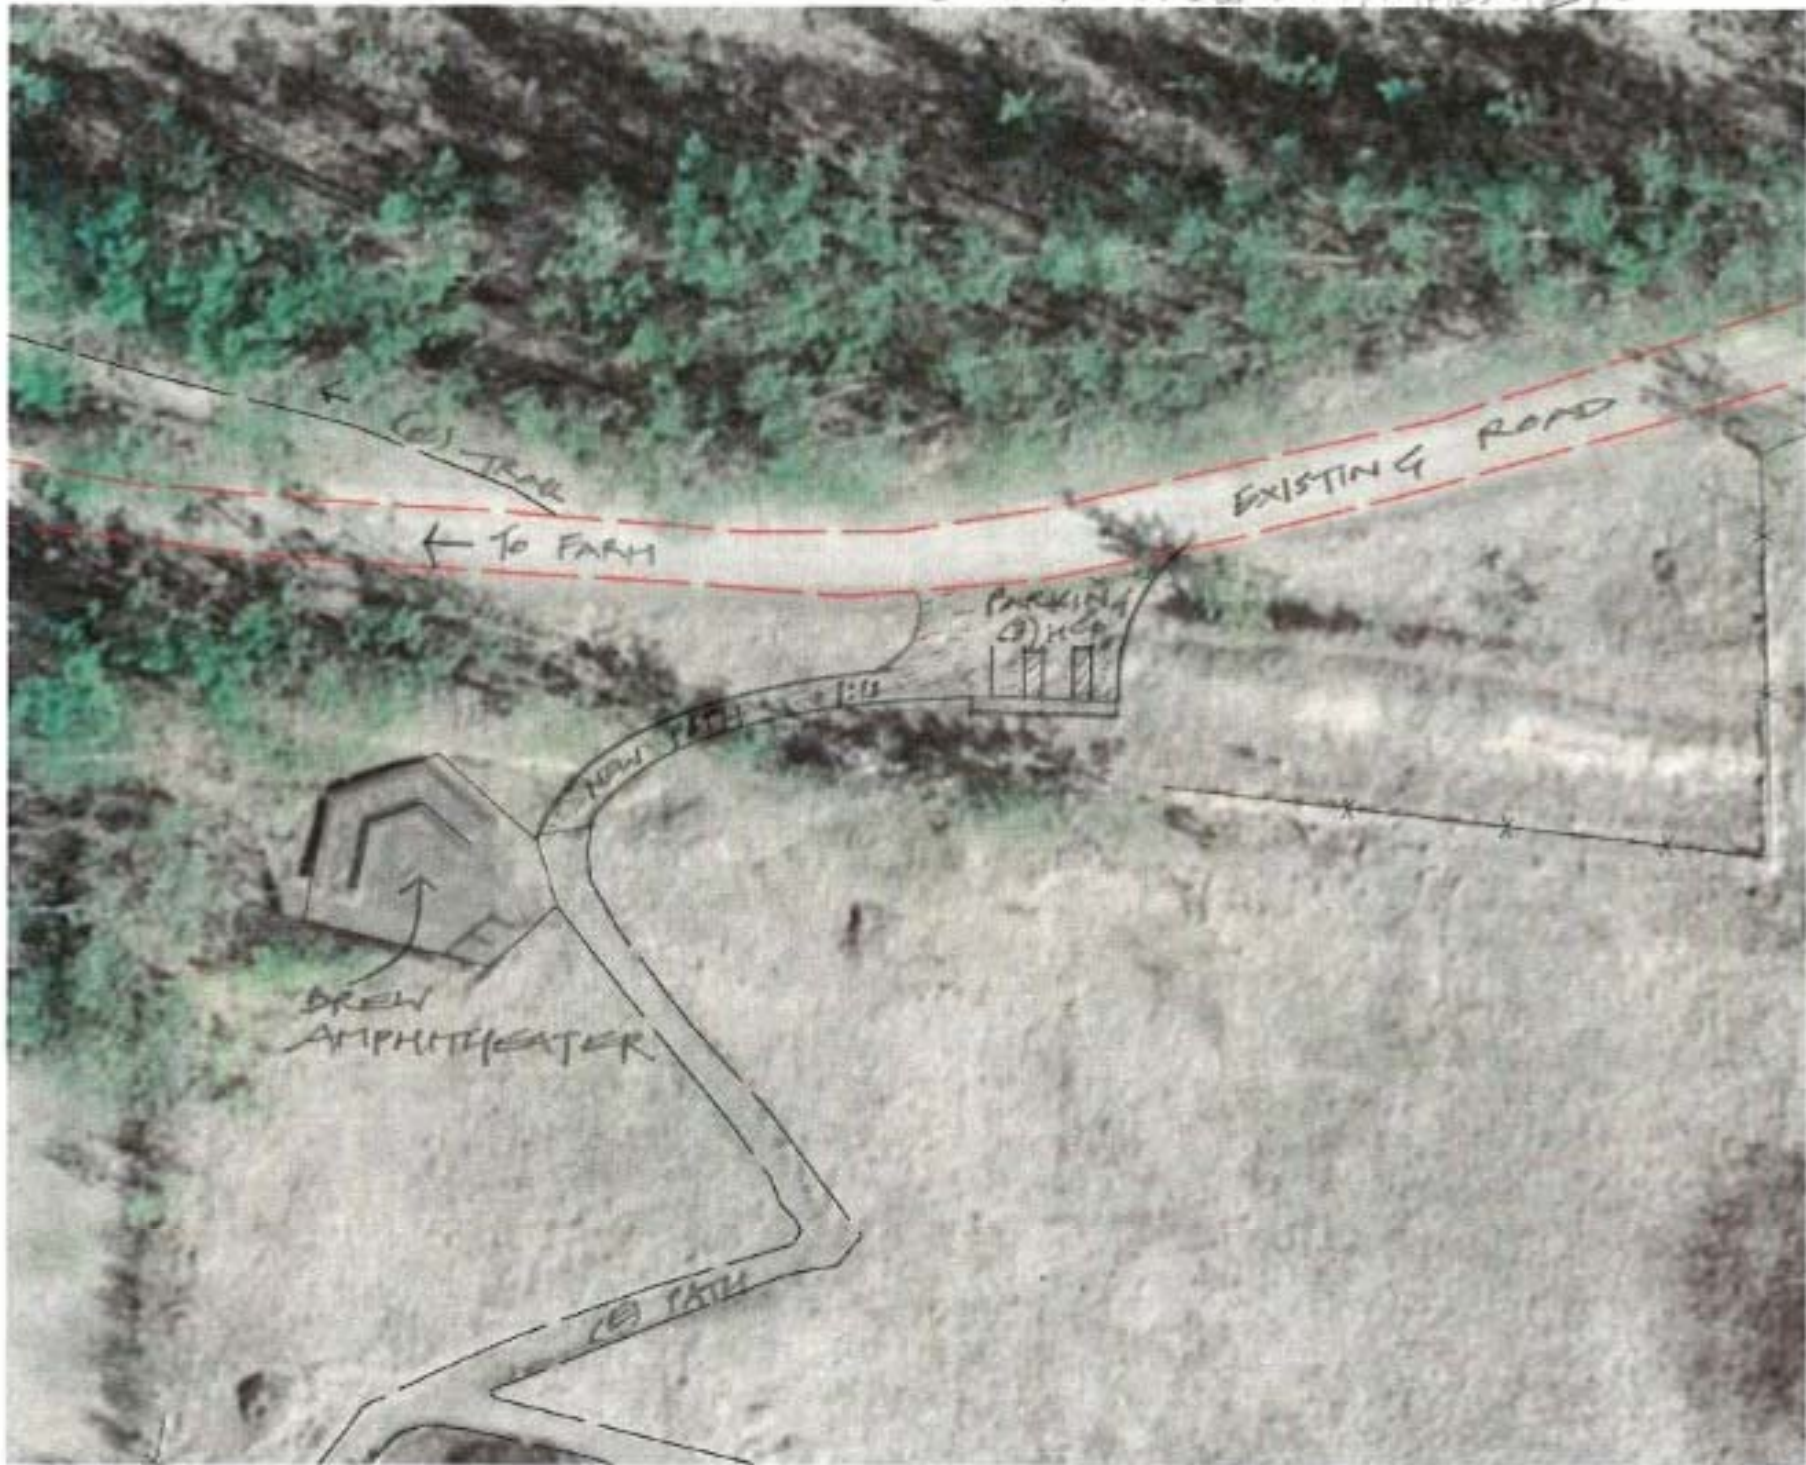

HCP PARKING FOR EVENTS

8484 - DREW AMPHITHEATER

1" = 60'

3/24/15