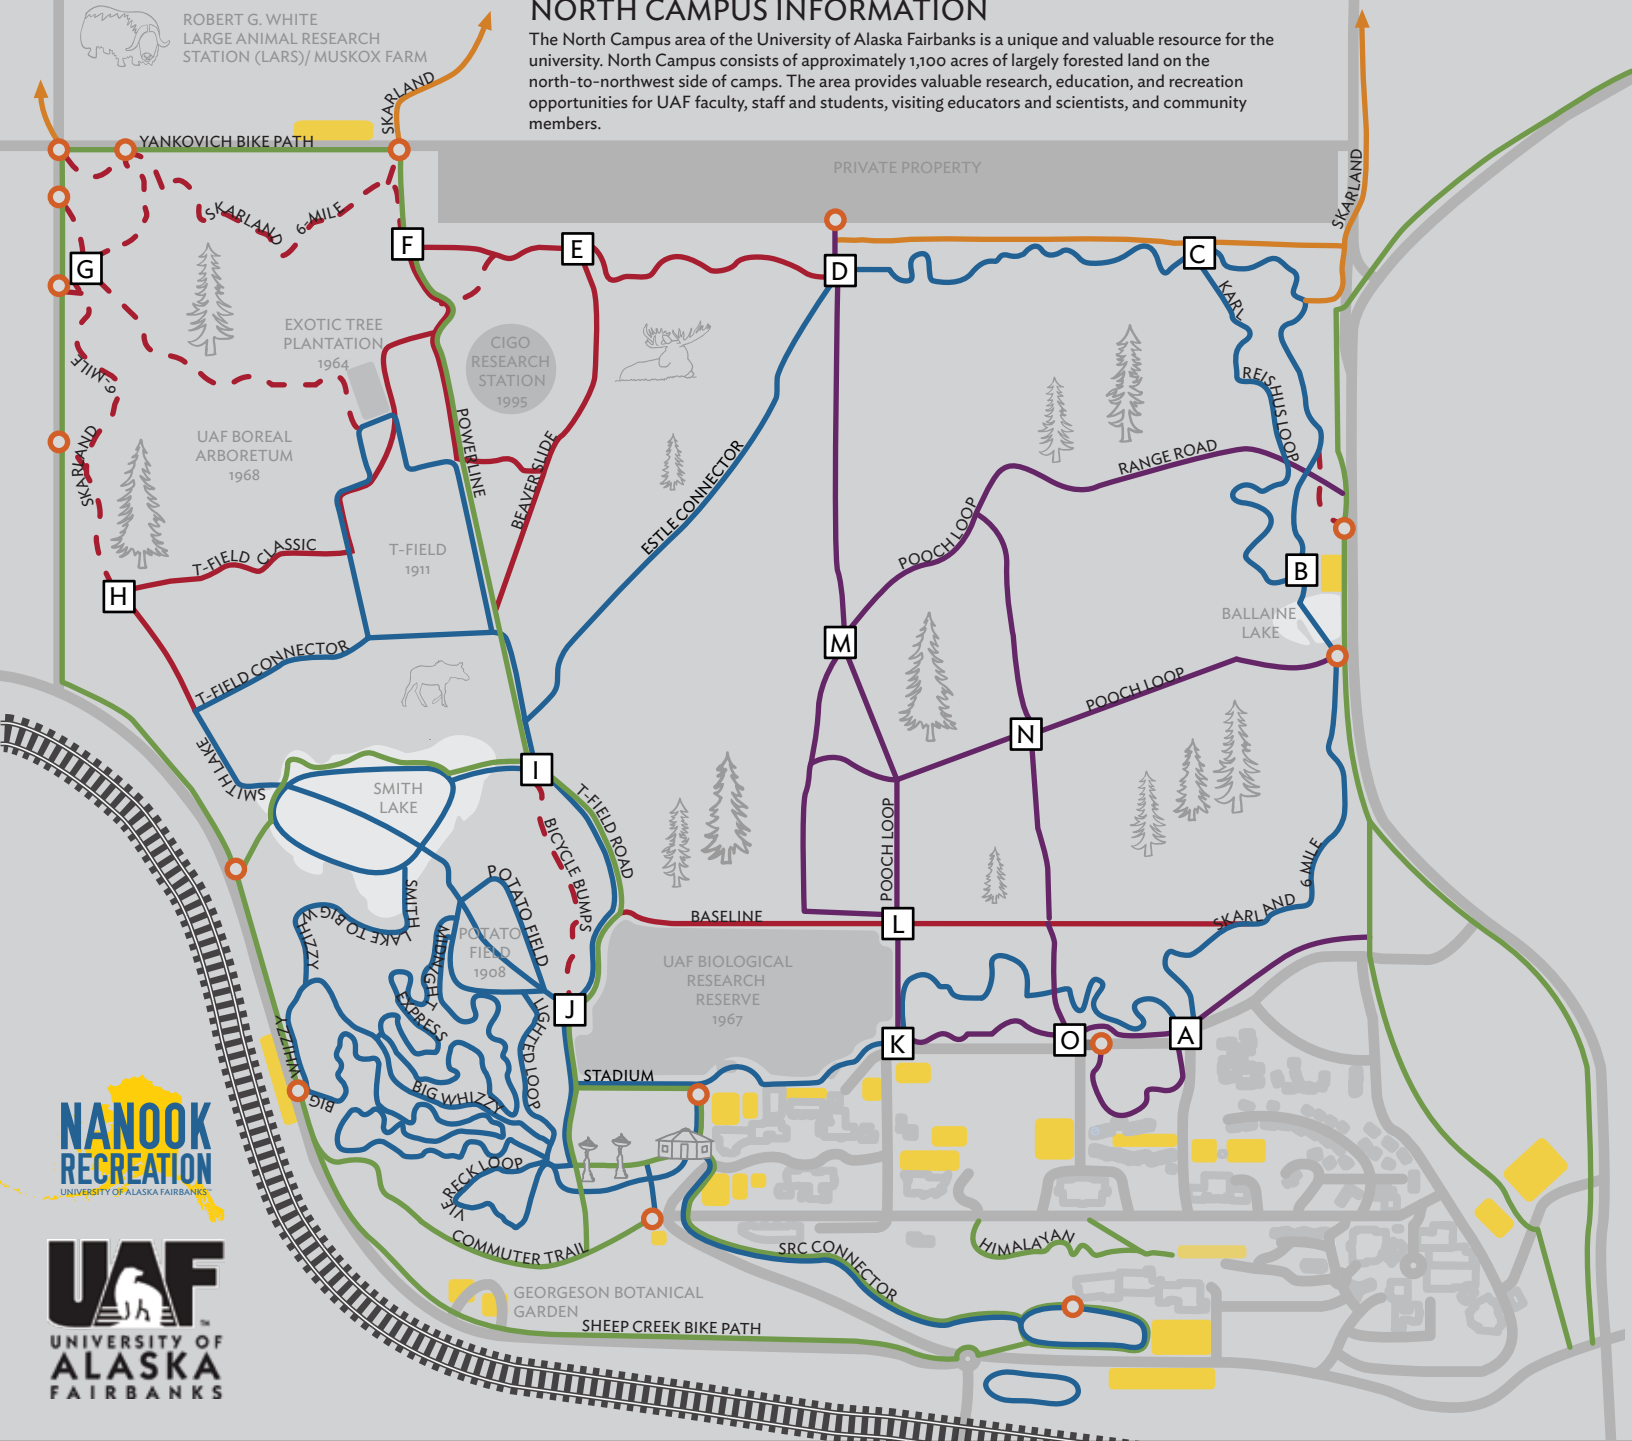

ROBERT G. WHITE
LARGE ANIMAL RESEARCH
STATION (LARS)/ MUSKOX FARM

NORTH CAMPUS INFORMATION

The North Campus area of the University of Alaska Fairbanks is a unique and valuable resource for the university. North Campus consists of approximately 1,100 acres of largely forested land on the north-to-northwest side of campus. The area provides valuable research, education, and recreation opportunities for UAF faculty, staff and students, visiting educators and scientists, and community members.

**NANOOK
RECREATION**
UNIVERSITY OF ALASKA FAIRBANKS

UAF
UNIVERSITY OF
ALASKA
FAIRBANKS

MAP KEY

- Skate and classic- groomed
- Classic only- groomed
- - Classic only- ungroomed
- Bike/walk
- Walk- dogs allowed
- Community trail
- Road
- Trail entry point
- Trail junction
- Parking

UAF NORTH CAMPUS *Winter Trails*

USER GUIDELINES

- No walking, snowshoeing, biking or dogs on designated ski trails.
- Let others know that you are approaching them from behind by calling out “track” or “on your left”.
- Move off the trail as quickly as possible after a fall to avoid collisions.
- Downhill skiers have the right of way.
- Follow the direction of the trail, ski to the right on two-way trails.
- Move off the trail to allow grooming equipment to pass.

UAF NORTH CAMPUS

Trail user guidelines

YEAR ROUND

Winter use of the North Campus area has designated ski, walking and snowshoe and dog friendly trails, during the summer trails are multi-use. Users are encouraged to follow trail etiquette and respect everyone's right to use the trails. Things to remember when out and about in the North Campus Area: