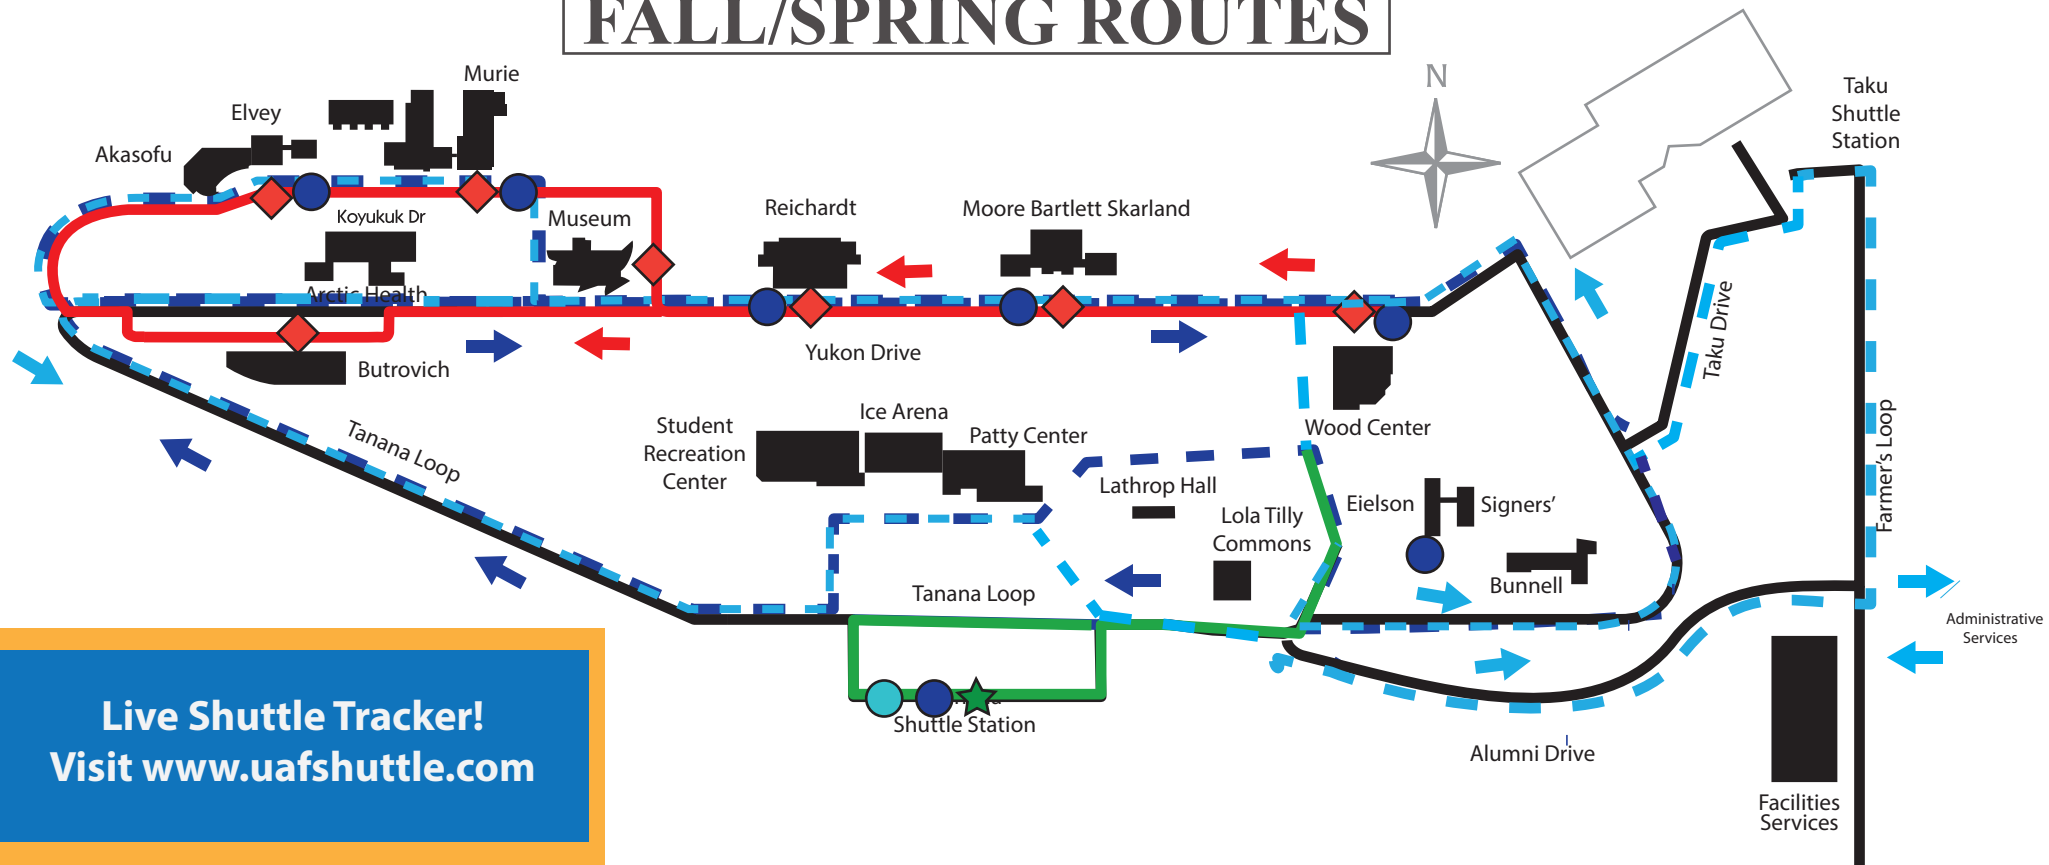

FALL/SPRING ROUTES

Live Shuttle Tracker!
 Visit www.uafshuttle.com

-  **YUKON ROUTE**
 Wood Center to West Ridge
 7:30 A.M. - 6:30 P.M.
-  **NENANA ROUTE**
 Nenana to Eielson
 7:30 A.M. - 6:30 P.M.
-  **TANANA LOOP**
-  **EVENING ROUTE**
 20 minute loop around campus
 with Timed departures from
 Wood Center, Eielson, and Murie
 6:30 P.M. - 10:30 P.M.

 **SHOPPING SHUTTLE** 
 Shuttle for students to and
 from local shopping locations
 Tuesday: Fred Meyer West
 Thursday: Walmart
 Shuttle leaves North Wood Center bus
 stop @ 7pm
 Shuttle leaves shopping location at
 8:15pm to return to campus