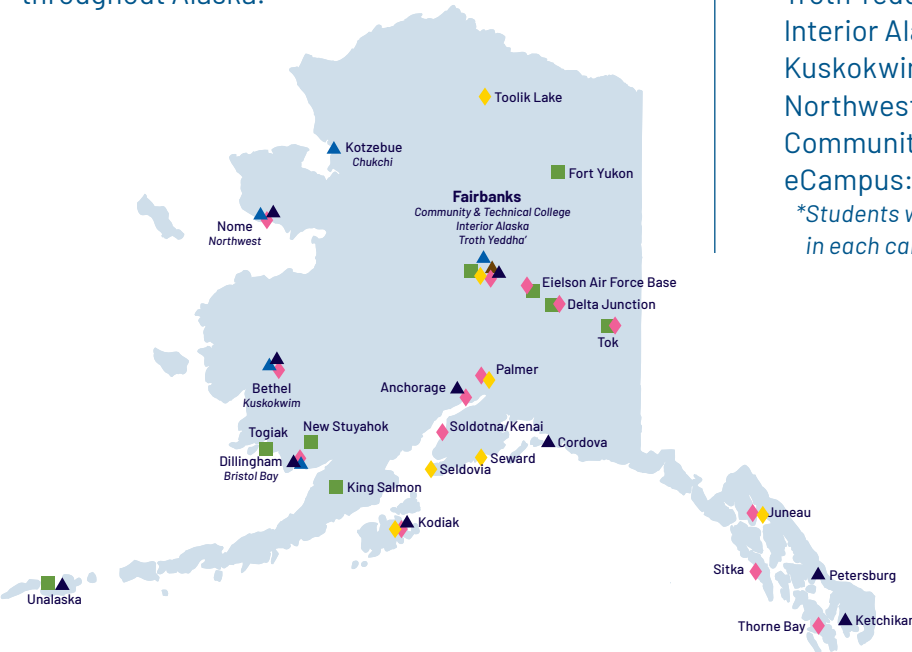

## COLLEGES AND SCHOOLS

UAF has nine colleges and schools that offer 187 degrees and certificates in 106 disciplines.

- College of Business and Security Management
- College of Engineering and Mines
- College of Fisheries and Ocean Sciences
- College of Liberal Arts
- College of Natural Science and Mathematics
- College of Rural and Community Development
- Community and Technical College
- Graduate School
- School of Education

## DEGREES GRANTED, MAY 2022

Number of graduates: 1,139	
Licensures and occupational endorsements: 124	Bachelor's: 493
Certificates: 152	Master's: 182
Associate: 226	Doctoral: 32
	Honorary: 3

## RESEARCH

UAF is the principal research center for the statewide university system. Our research engages undergraduate and graduate students so they gain skills and knowledge to become tomorrow's leaders. UAF researchers find solutions to Arctic challenges in these major units:

## LOCATIONS

UAF is a Land, Sea and Space Grant university with locations throughout Alaska.

- ▲ Fairbanks-based campuses
- ▲ Rural campuses
- CRCD learning centers
- ◆ Off-campus research stations
- ◆ Cooperative Extension Service
- ▲ Marine Advisory Program