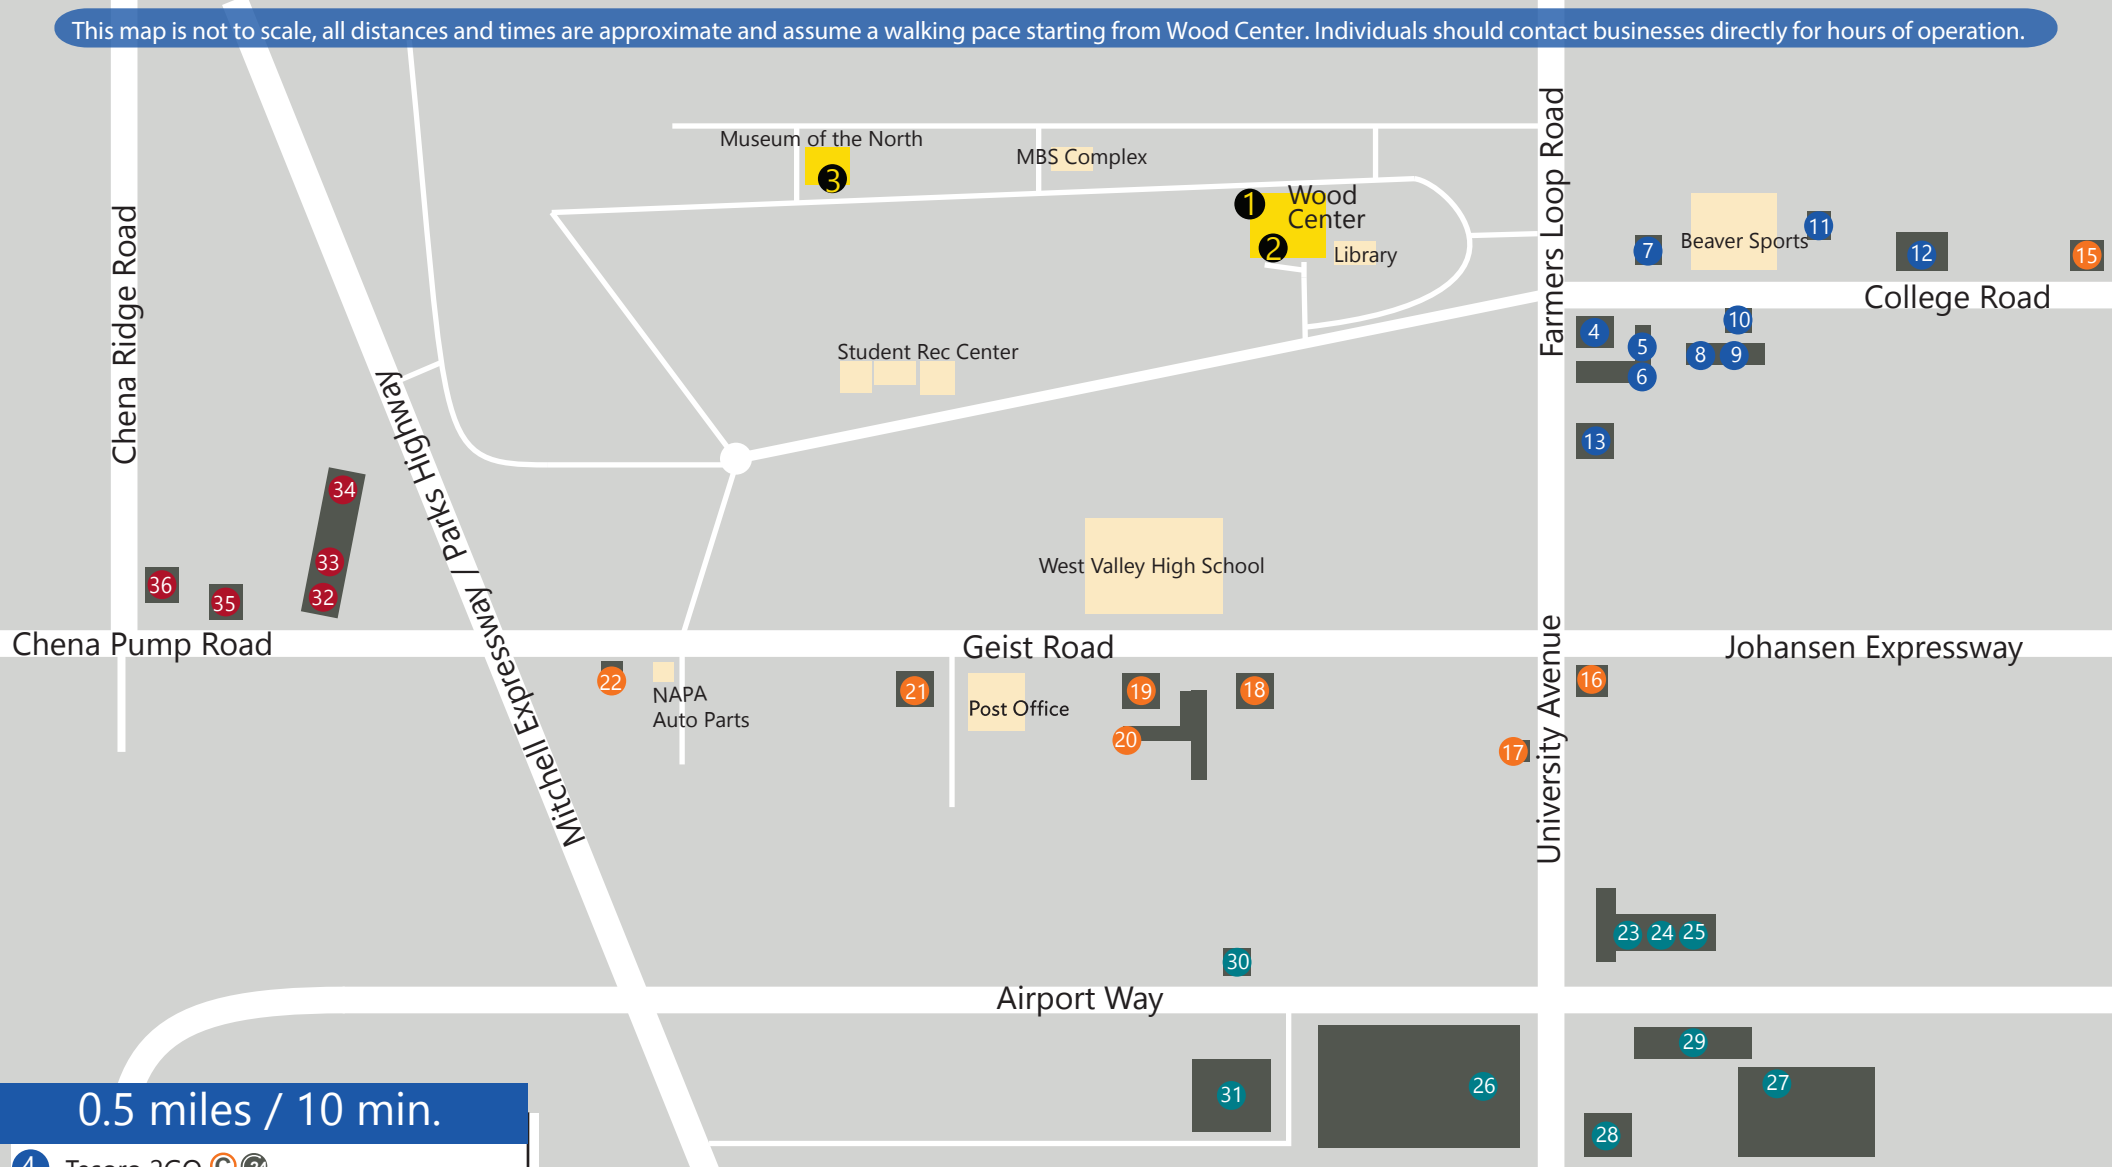

This map is not to scale, all distances and times are approximate and assume a walking pace starting from Wood Center. Individuals should contact businesses directly for hours of operation.

0.5 miles / 10 min.

1 miles / 20 min.

1.5 miles / 30 min.

2 miles / 45 min.

- 4 Tesoro 2GO  
- 5 College Coffeehouse
- 6 Bahn Thai Express
- 7 Sunrise Bagel & Espresso 
- 8 Fuji Japanese Restaurant 
- 9 College Town Pizzeria 
- 10 Second Story Cafe
- 11 Bun on the Run
- 12 Pad Thai Restaurant
- 13 Sam's Sourdough Cafe 

- 15 Pita Place
- 16 Wolf Run Restaurant 
- 17 Oasis Restaurant & Lounge 
- 18 McDonald's
- 19 Shogun Japanese Restaurant 
- 20 Alaska Coffee Roasting Company
- 21 Holiday Stationstore  
- 22 Sunrise Bagel and Espresso 

- Icon Key**
-  Groceries
 -  Alcohol Available
 -  Drive Thru Only
 -  Open 24 hours
 -  Convenience Store