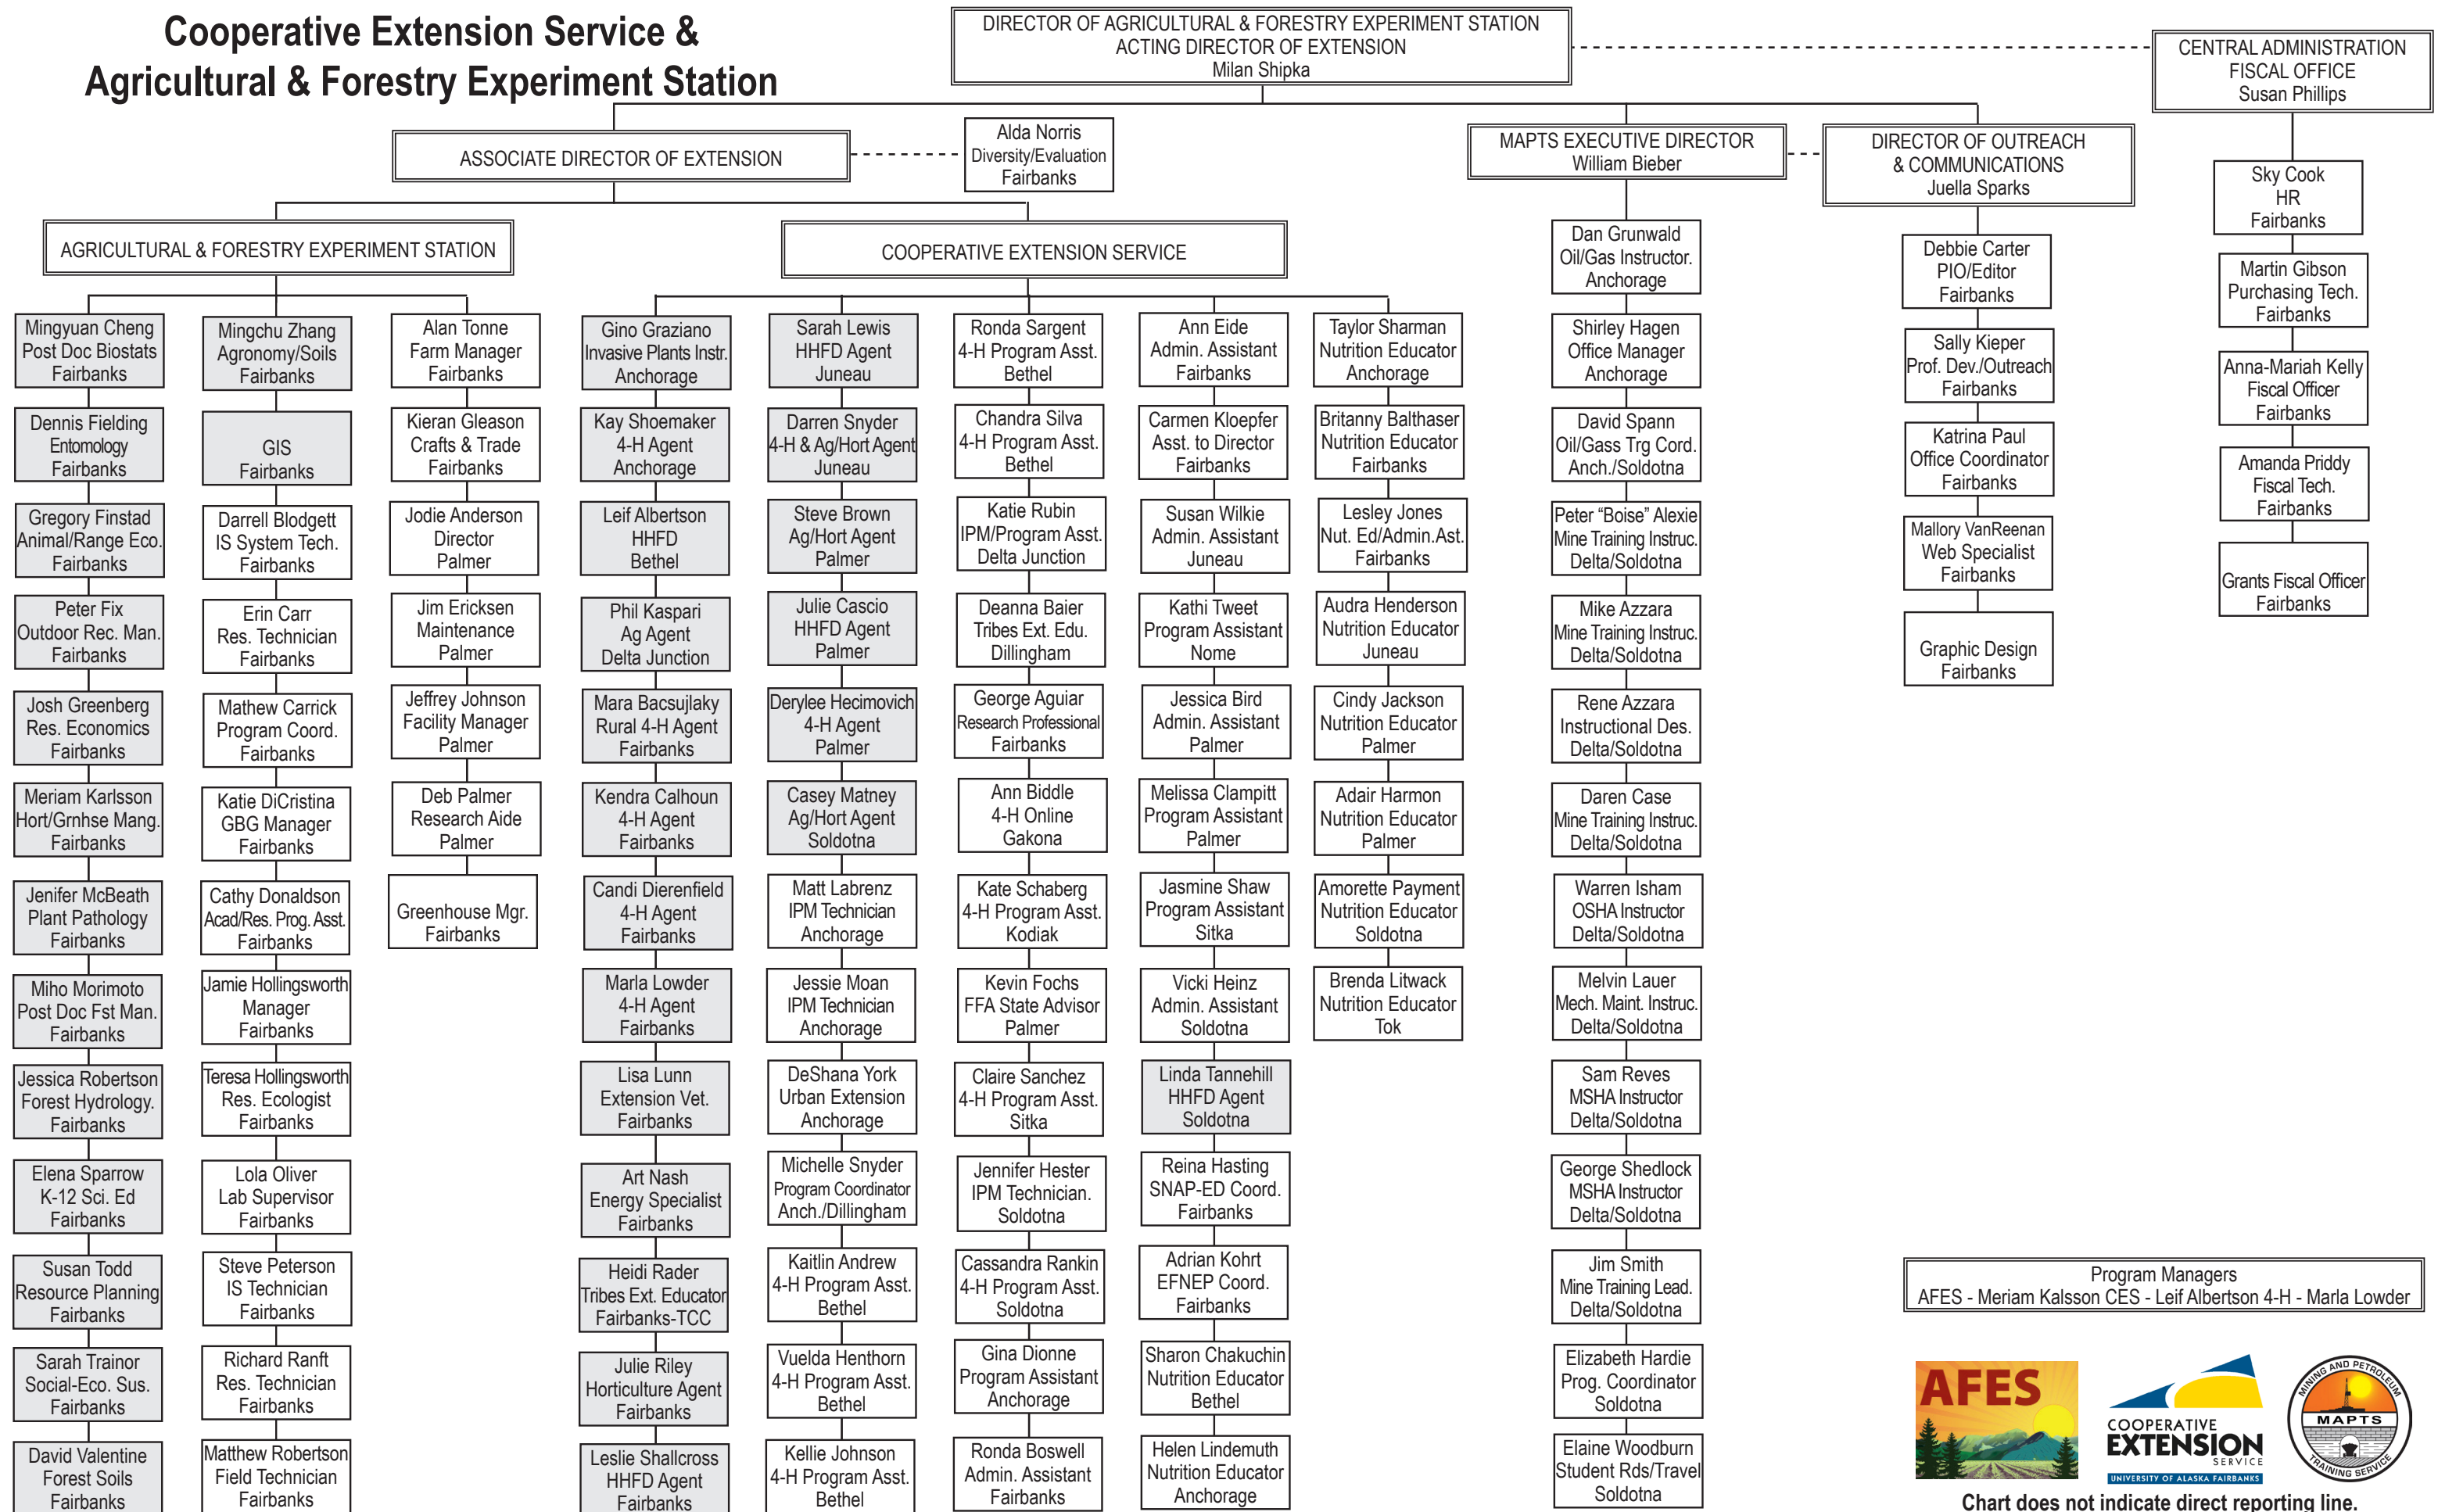

# Cooperative Extension Service & Agricultural & Forestry Experiment Station

Program Managers  
AFES - Meriam Karlsson CES - Leif Albertson 4-H - Marla Lowder

Chart does not indicate direct reporting line.  
For corrections, please email snre-comm@alaska.edu.