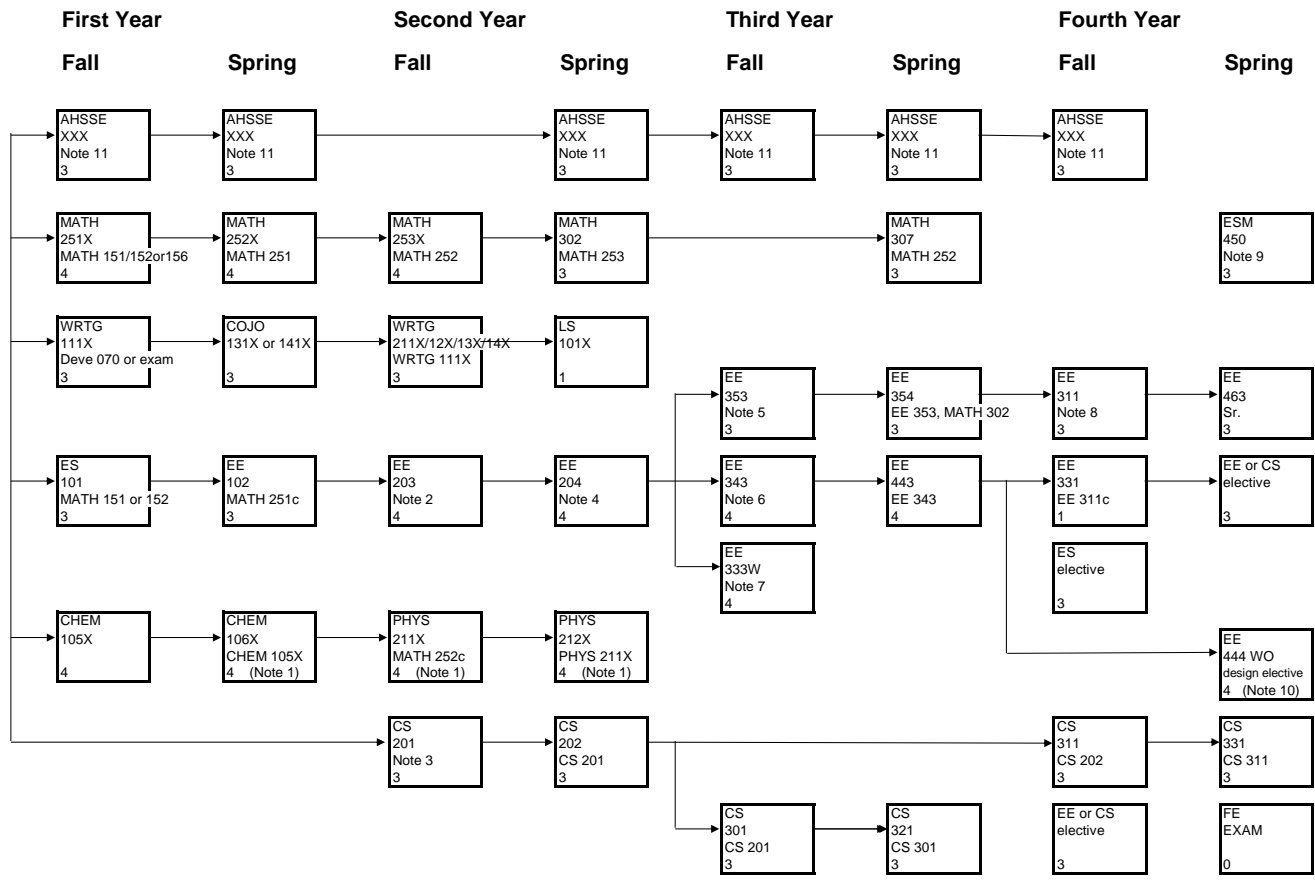

FLOWCHART

Computer Engineering Requirements

Legend

Department
Course Number
Prerequisites (a "c" indicates a co-requisite)
Credit Hours

AHSSE = Arts, Humanities, Social Sciences and Ethics courses (6 courses)
 1 Arts, 1 Humanities, 2 Soc Sciences, 1 Art or Hum or SS, 1 Ethics
 One of the AHSSE courses needs to be an Alaska Native 3 credit course if using Catalog Year 2019-2020 or newer

Notes

- It is possible to take CHEM 105, Phys 211X, 212X, 213X for the Natural Sciences requirement
- EE 203 prereq: EE 102, MATH 251; Co-req: MATH 252c
- CS 201 pre/co-requisites: CS 103 or H.S. programming, MATH 251c
- EE 204 pre/co-requisites: EE 203, MATH 252, MATH 253c
- EE 353 prereq: EE 204, MATH 253, ES 201 or CS 201; Co-req: MATH 302
- EE 343 pre/co-requisites: ES 201 or CS 201, EE 204, EE 333c
- EE 333 prerequisites: EE 204, WRTG 211X/12X/13X/14X
- EE 311 prerequisites: PHYS 212, MATH 302, EE 204
- ESM 450 prerequisites: WRTG 111X, WRTG 211X/12X/13X/14X, ES 201 or CS 201, Sr. standing
- EE 444 prerequisites: COJO 131X/141X, WRTG 111X, WRTG 211X/12X/13X/14X, EE 443
- AHSSE = Arts, Humanities, Social Sciences and Ethics courses (6 courses)
 1 Arts, 1 Humanities, 2 Soc Sciences, 1 Art or Hum or SS, 1 Ethics
 One of the AHSSE courses needs to be an Alaska Native 3 credit course if using Catalog Year 2019-2020 or newer

Math Sequence

251	Calculus I
252	Calculus II
253	Calculus III
302	Differential Equations
307	Discrete Mathematics

CS Sequence

201	is offered both semesters
202 and 311	are offered in the Fall

Take all electives in Senior Year - in any semester