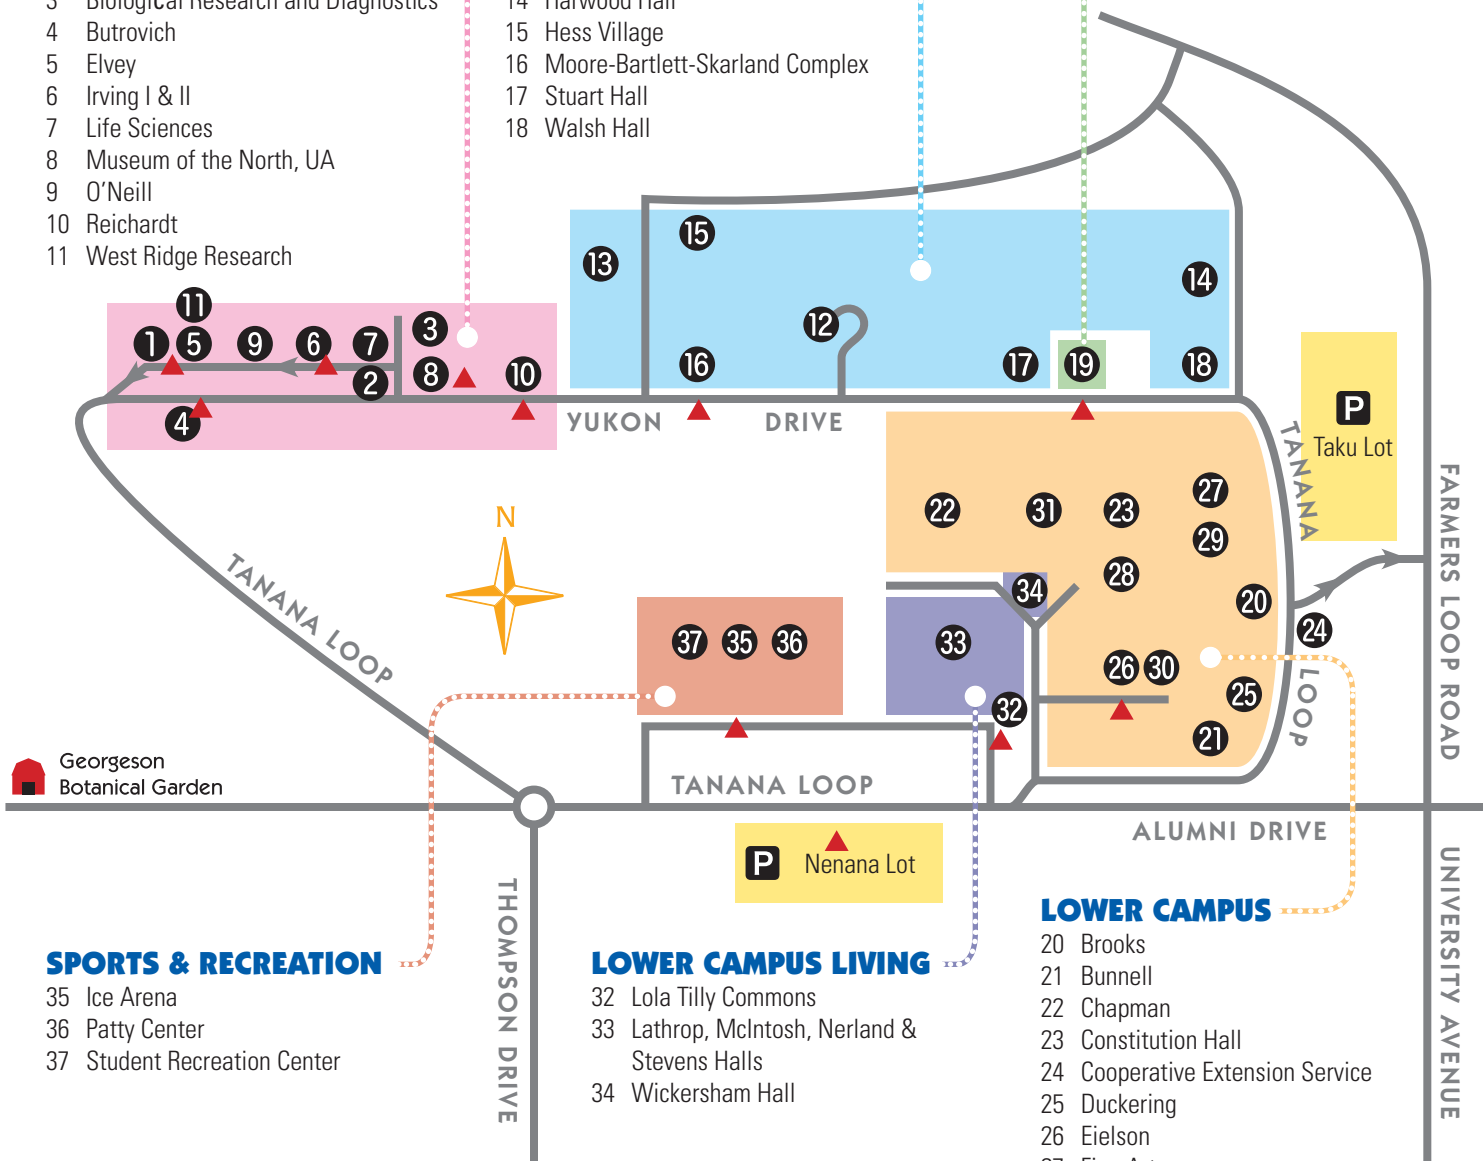

## UPPER CAMPUS LIVING

- 12 Chancellor's Residence
- 13 Cutler Apartment Complex
- 14 Harwood Hall
- 15 Hess Village
- 16 Moore-Bartlett-Skarland Complex
- 17 Stuart Hall
- 18 Walsh Hall

## SPORTS & RECREATION

- 35 Ice Arena
- 36 Patty Center
- 37 Student Recreation Center

## LOWER CAMPUS LIVING

- 32 Lola Tilly Commons
- 33 Lathrop, McIntosh, Nerland & Stevens Halls
- 34 Wickersham Hall

## LOWER CAMPUS

- 20 Brooks
- 21 Bunnell
- 22 Chapman
- 23 Constitution Hall
- 24 Cooperative Extension Service
- 25 Duckering
- 26 Eielson
- 27 Fine Arts
- 28 Gruening
- 29 Library, Rasmuson
- 30 Signers' Hall
- 31 Wood Center