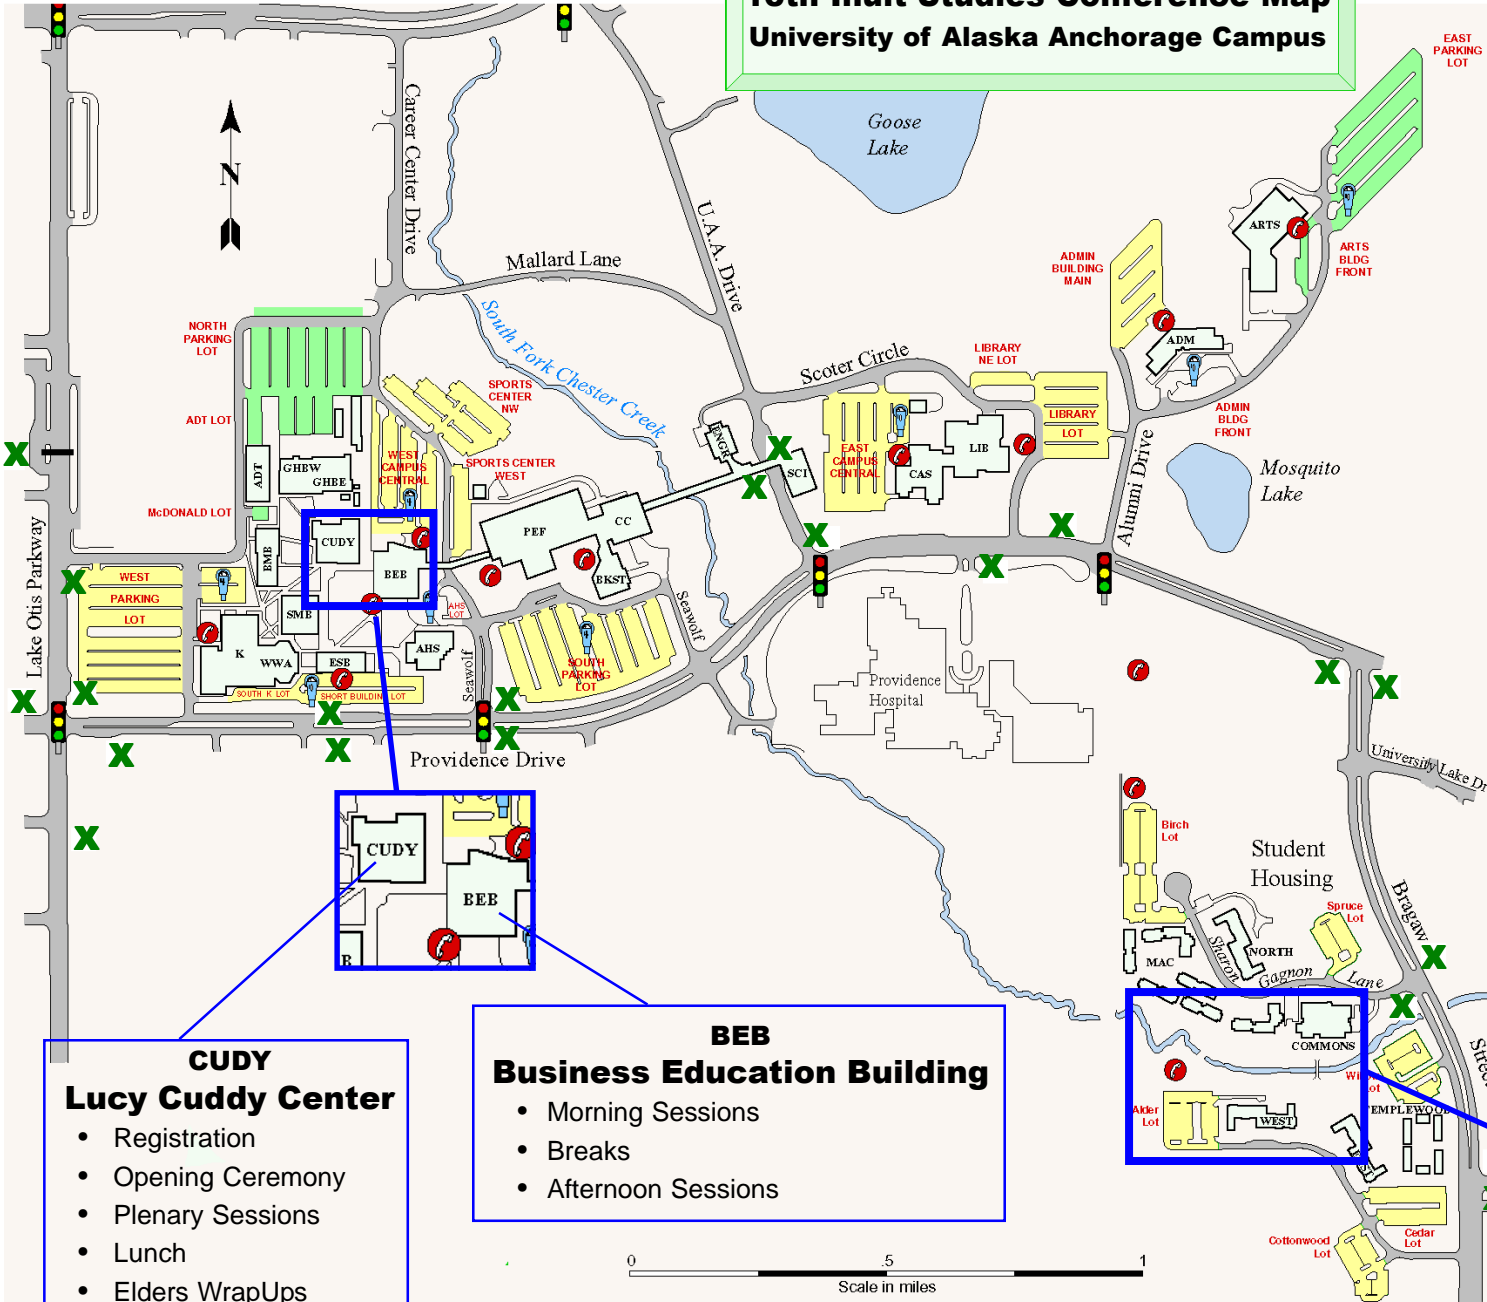

# 13th Inuit Studies Conference Map University of Alaska Anchorage Campus

### LEGEND

-  Emergency Phone Locations
-  City of Anchorage People Mover Stop

ADM	Administration Building
ADT	Auto/Diesel Technology Building
AHS	Allied Health Science Building
ARTS	Arts Building
BEB	Business Education Building
BKST	Bookstore
BMB	Beatrice McDonald Building
CC	Campus Center
CAS	College of Arts and Sciences
CUDY	Lucy Cuddy Center
ENGR	Engineering Building
ESB	Eugene Short Building
GHBE	Gord on Hartlieb Building - East
GHBW	Gord on Hartlieb Building - West
K	Classroom Building
LIB	Consortium Library Building
PEF	Physical Education Building
SCI	Science Building
SMB	Sally Monsrud Building
ULB	University Lake Building
WWA	Wendy Williams on Auditorium and Memorial Lecture Hall

Adapted from UAA Parking Map

**CUDY  
Lucy Cuddy Center**

- Registration
- Opening Ceremony
- Plenary Sessions
- Lunch
- Elders WrapUps
- Business Meeting

**BEB  
Business Education Building**

- Morning Sessions
- Breaks
- Afternoon Sessions

**WEST  
West Hall  
UAA Housing**

**COMMONS**

- UAA Shuttle Pickup and Drop Off Point
- UAA Creekside Eatery