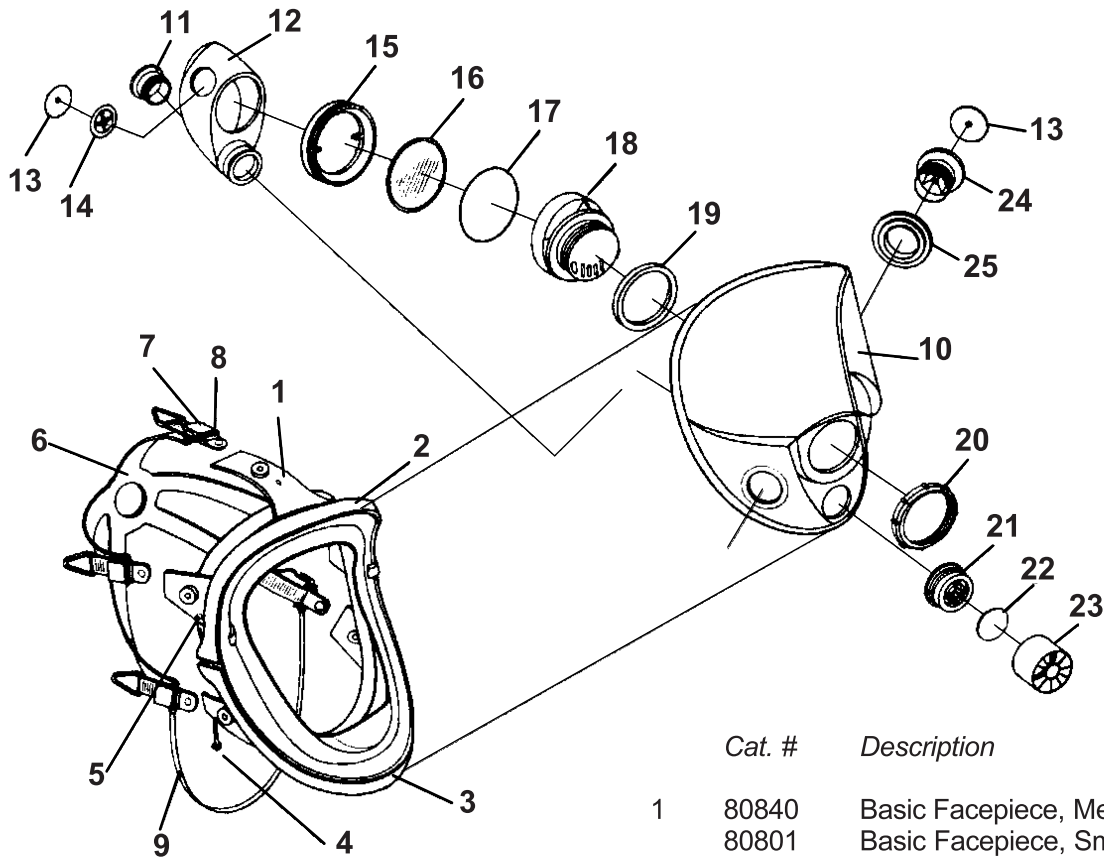

7600 Series Facepiece Replacement Parts

	Cat. #	Description
1	80840	Basic Facepiece, Med/Large
	80801	Basic Facepiece, Small
2 & 3	80798	Lens Clamps Upper & Lower (1 set)
4	80843A	Screw, Lens Clamp
5	80844A	Nut, Lens Clamp
6	80845	Headstrap (Less Hardware)
7	80846A	Latch, Headstrap
8	80847A	Bail, Headstrap, Metal
9	80848	Neckstrap Assy. for 7600
10	80849	Lens for 7600
11	80852	Flange
12	80815	Oral/Nasal Cup, Med/Large
	80800	Oral/Nasal Cup, Small
13	770017A	Inhalation Valve
14	80814A	Valve Seat, Inhalation
15	80855	Locking Inhalation Ring
16	80856	Speaker Diaphragm
17	80857A	O-Ring, Speaker Diaphragm
18	80858	Housing, Speaker Diaphragm
19	80861A	O-Ring, Speaker Diaphragm Housing
20	80862	Nut, Adapter
21	80863	Exhalation Valve Seat
22	770018A	Exhalation Valve
23	80867	Exhalation Valve Guard
24	770016A	Cartridge Connector for 7600
25	80871A	Grommet for 7600