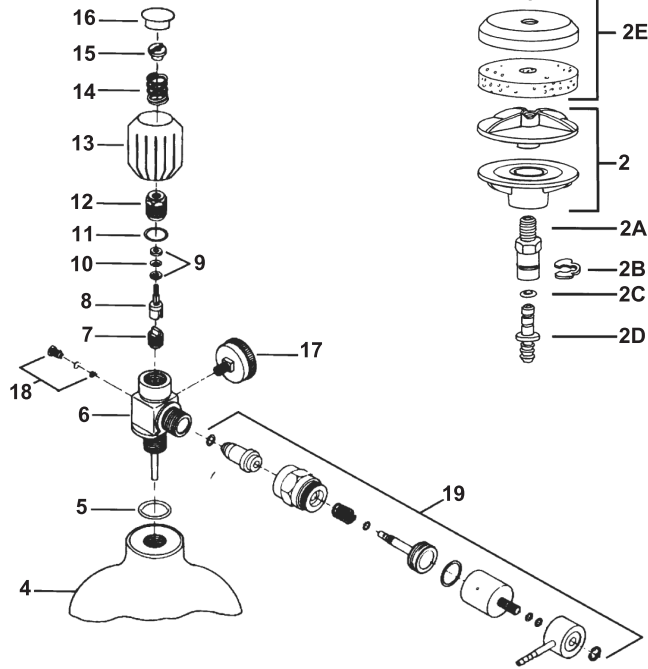

# Emergency Escape Breathing Apparatus Replacement Parts

**NOTE:** Pressure reducer available only as a complete assembly

Cat. #	Description	Cat. #	Description
1-3	89993 Breathing & Hose Assembly for 845, 850	80876	Valve Assembly for 850, 855
	89982 Breathing & Hose Assembly for 855	6	80899 Valve Body
1	89999 Breathing Hood	7, 9-11	80938 Chamber Repair Kit
2-2D	89994 Air Flow Dispenser Assembly	8,11,12	80901 Stem Repair Kit
2A	89895 Swivel Fitting (hood end)	13-16	80904 Handwheel Repair Kit
2B	89897 C-Clip	17	80902 Pressure Gauge for 845
2C	89896 O-Ring		80903 Pressure Gauge for 850, 855
2D	89894 Swivel Fitting (hose end)	18	80980 Burst Disc Assembly for 845
2E	89984 Muffler Assembly for 855		89983 Burst Disc Assembly for 850, 855
3	89995 Air Supply Hose	19	89998 Pressure Reducer for 845, 850
4-18	89997 Air Cyl. & Valve Assembly for 845		89988 Pressure Reducer for 855
	89990 Air Cyl. & Valve Assembly for 850	20	89996 Carry Bag for 845
	89985 Air Cyl. & Valve Assembly for 855	21	89991 Carry Bag for 850
4	80898 Air Cyl. for 845		89989 Carry Bag for 855
	80897 Air Cyl. for 850, 855		89987 Carrying Case for 850, 855 (optional)
5	80924A O-Ring	89992	Carrying Case for 845 (optional)
6-18	80877 Valve Assembly for 845		