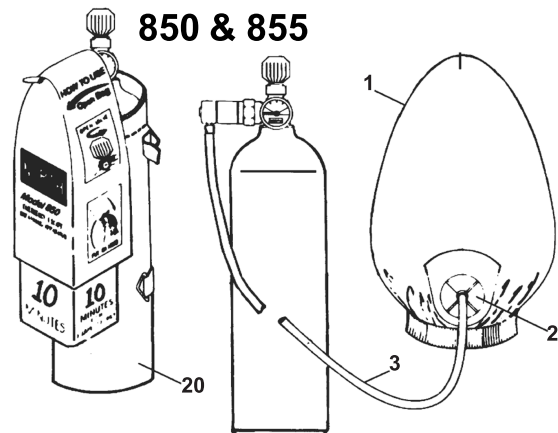

# Emergency Escape Breathing Apparatus Replacement Parts

**NOTE:** Pressure reducer available only as a complete assembly

Cat. #	Description	Cat. #	Description
1-3	89993 Breathing & Hose Assembly for 845, 850	80876	Valve Assembly for 850, 855
	89982 Breathing & Hose Assembly for 855	6	80899 Valve Body
1	89999 Breathing Hood	7, 9-11	80938 Chamber Repair Kit
2-2D	89994 Air Flow Dispenser Assembly	8,11,12	80901 Stem Repair Kit
2A	89895 Swivel Fitting (hood end)	13-16	80904 Handwheel Repair Kit
2B	89897 C-Clip	17	80902 Pressure Gauge for 845
2C	89896 O-Ring		80903 Pressure Gauge for 850, 855
2D	89894 Swivel Fitting (hose end)	18	80980 Burst Disc Assembly for 845
2E	89984 Muffler Assembly for 855		89983 Burst Disc Assembly for 850, 855
3	89995 Air Supply Hose	19	89998 Pressure Reducer for 845, 850
4-18	89997 Air Cyl. & Valve Assembly for 845		89988 Pressure Reducer for 855
	89990 Air Cyl. & Valve Assembly for 850	20	89996 Carry Bag for 845
	89985 Air Cyl. & Valve Assembly for 855	21	89991 Carry Bag for 850
4	80898 Air Cyl. for 845		89989 Carry Bag for 855
	80897 Air Cyl. for 850, 855		89987 Carrying Case for 850, 855 (optional)
5	80924A O-Ring	89992	Carrying Case for 845 (optional)
6-18	80877 Valve Assembly for 845		