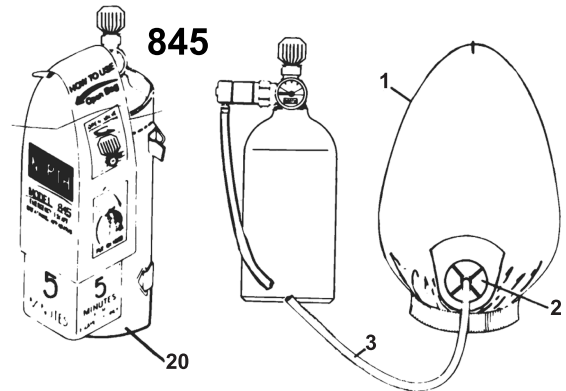

# Emergency Escape Breathing Apparatus Replacement Parts

**NOTE:** Pressure reducer available only as a complete assembly

Cat. #	Description	Cat. #	Description
1-3	89993 Breathing & Hose Assembly for 845, 850	80876	Valve Assembly for 850, 855
	89982 Breathing & Hose Assembly for 855	6	80899 Valve Body
1	89999 Breathing Hood	7, 9-11	80938 Chamber Repair Kit
2-2D	89994 Air Flow Dispenser Assembly	8,11,12	80901 Stem Repair Kit
2A	89895 Swivel Fitting (hood end)	13-16	80904 Handwheel Repair Kit
2B	89897 C-Clip	17	80902 Pressure Gauge for 845
2C	89896 O-Ring		80903 Pressure Gauge for 850, 855
2D	89894 Swivel Fitting (hose end)	18	80980 Burst Disc Assembly for 845
2E	89984 Muffler Assembly for 855		89983 Burst Disc Assembly for 850, 855
3	89995 Air Supply Hose	19	89998 Pressure Reducer for 845, 850
4-18	89997 Air Cyl. & Valve Assembly for 845		89988 Pressure Reducer for 855
	89990 Air Cyl. & Valve Assembly for 850	20	89996 Carry Bag for 845
	89985 Air Cyl. & Valve Assembly for 855	21	89991 Carry Bag for 850
4	80898 Air Cyl. for 845		89989 Carry Bag for 855
	80897 Air Cyl. for 850, 855		89987 Carrying Case for 850, 855 (optional)
5	80924A O-Ring	89992	Carrying Case for 845 (optional)
6-18	80877 Valve Assembly for 845		