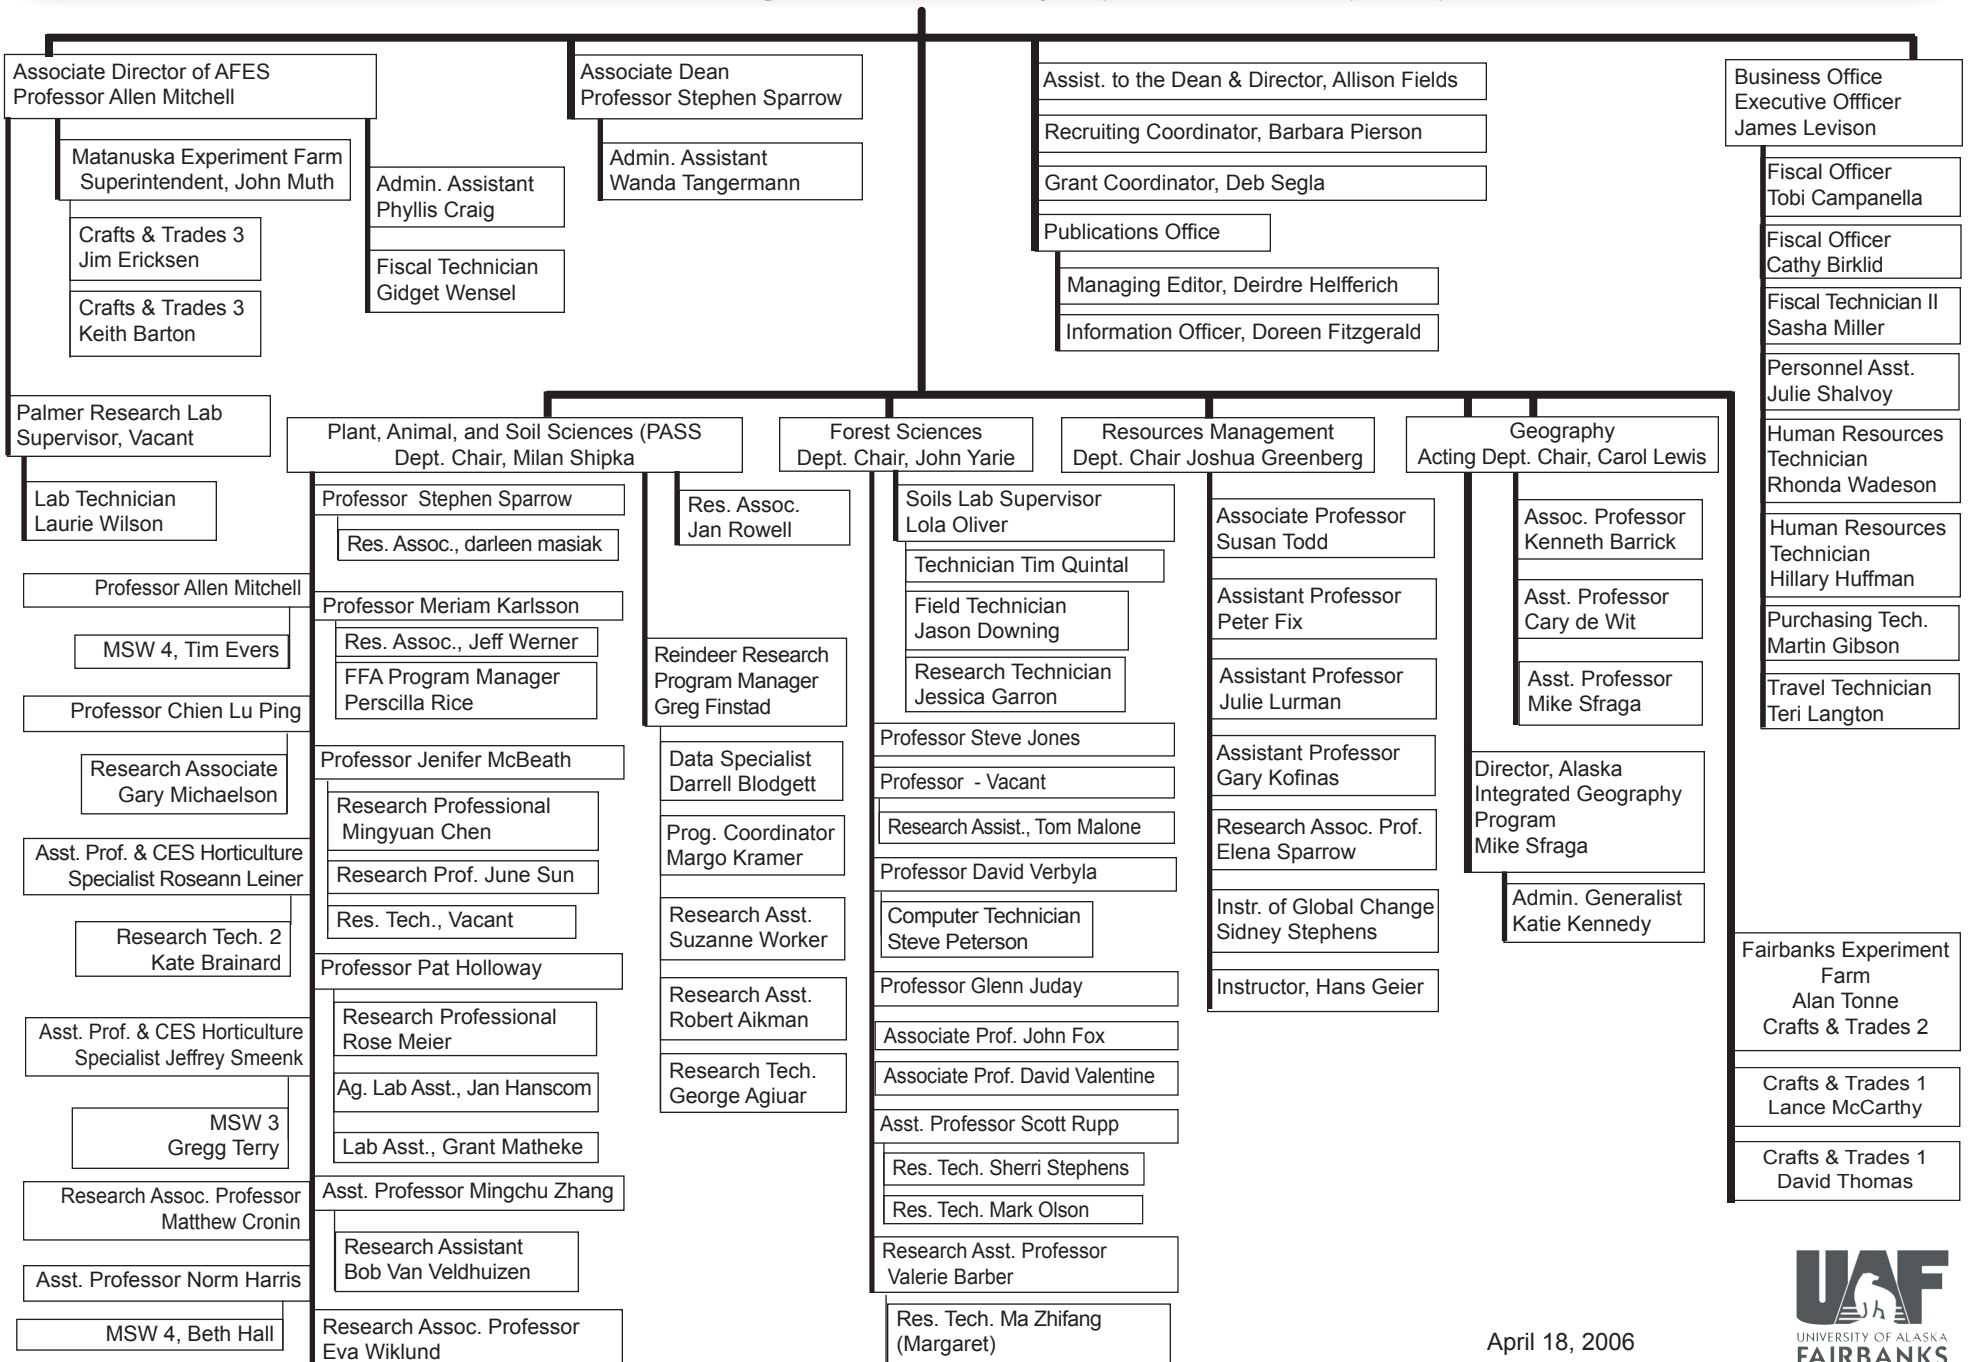

School of Natural Resources and Agricultural Sciences

Dean of the School & Director, Agricultural & Forestry Experiment Station (AFES), Carol E. Lewis

April 18, 2006