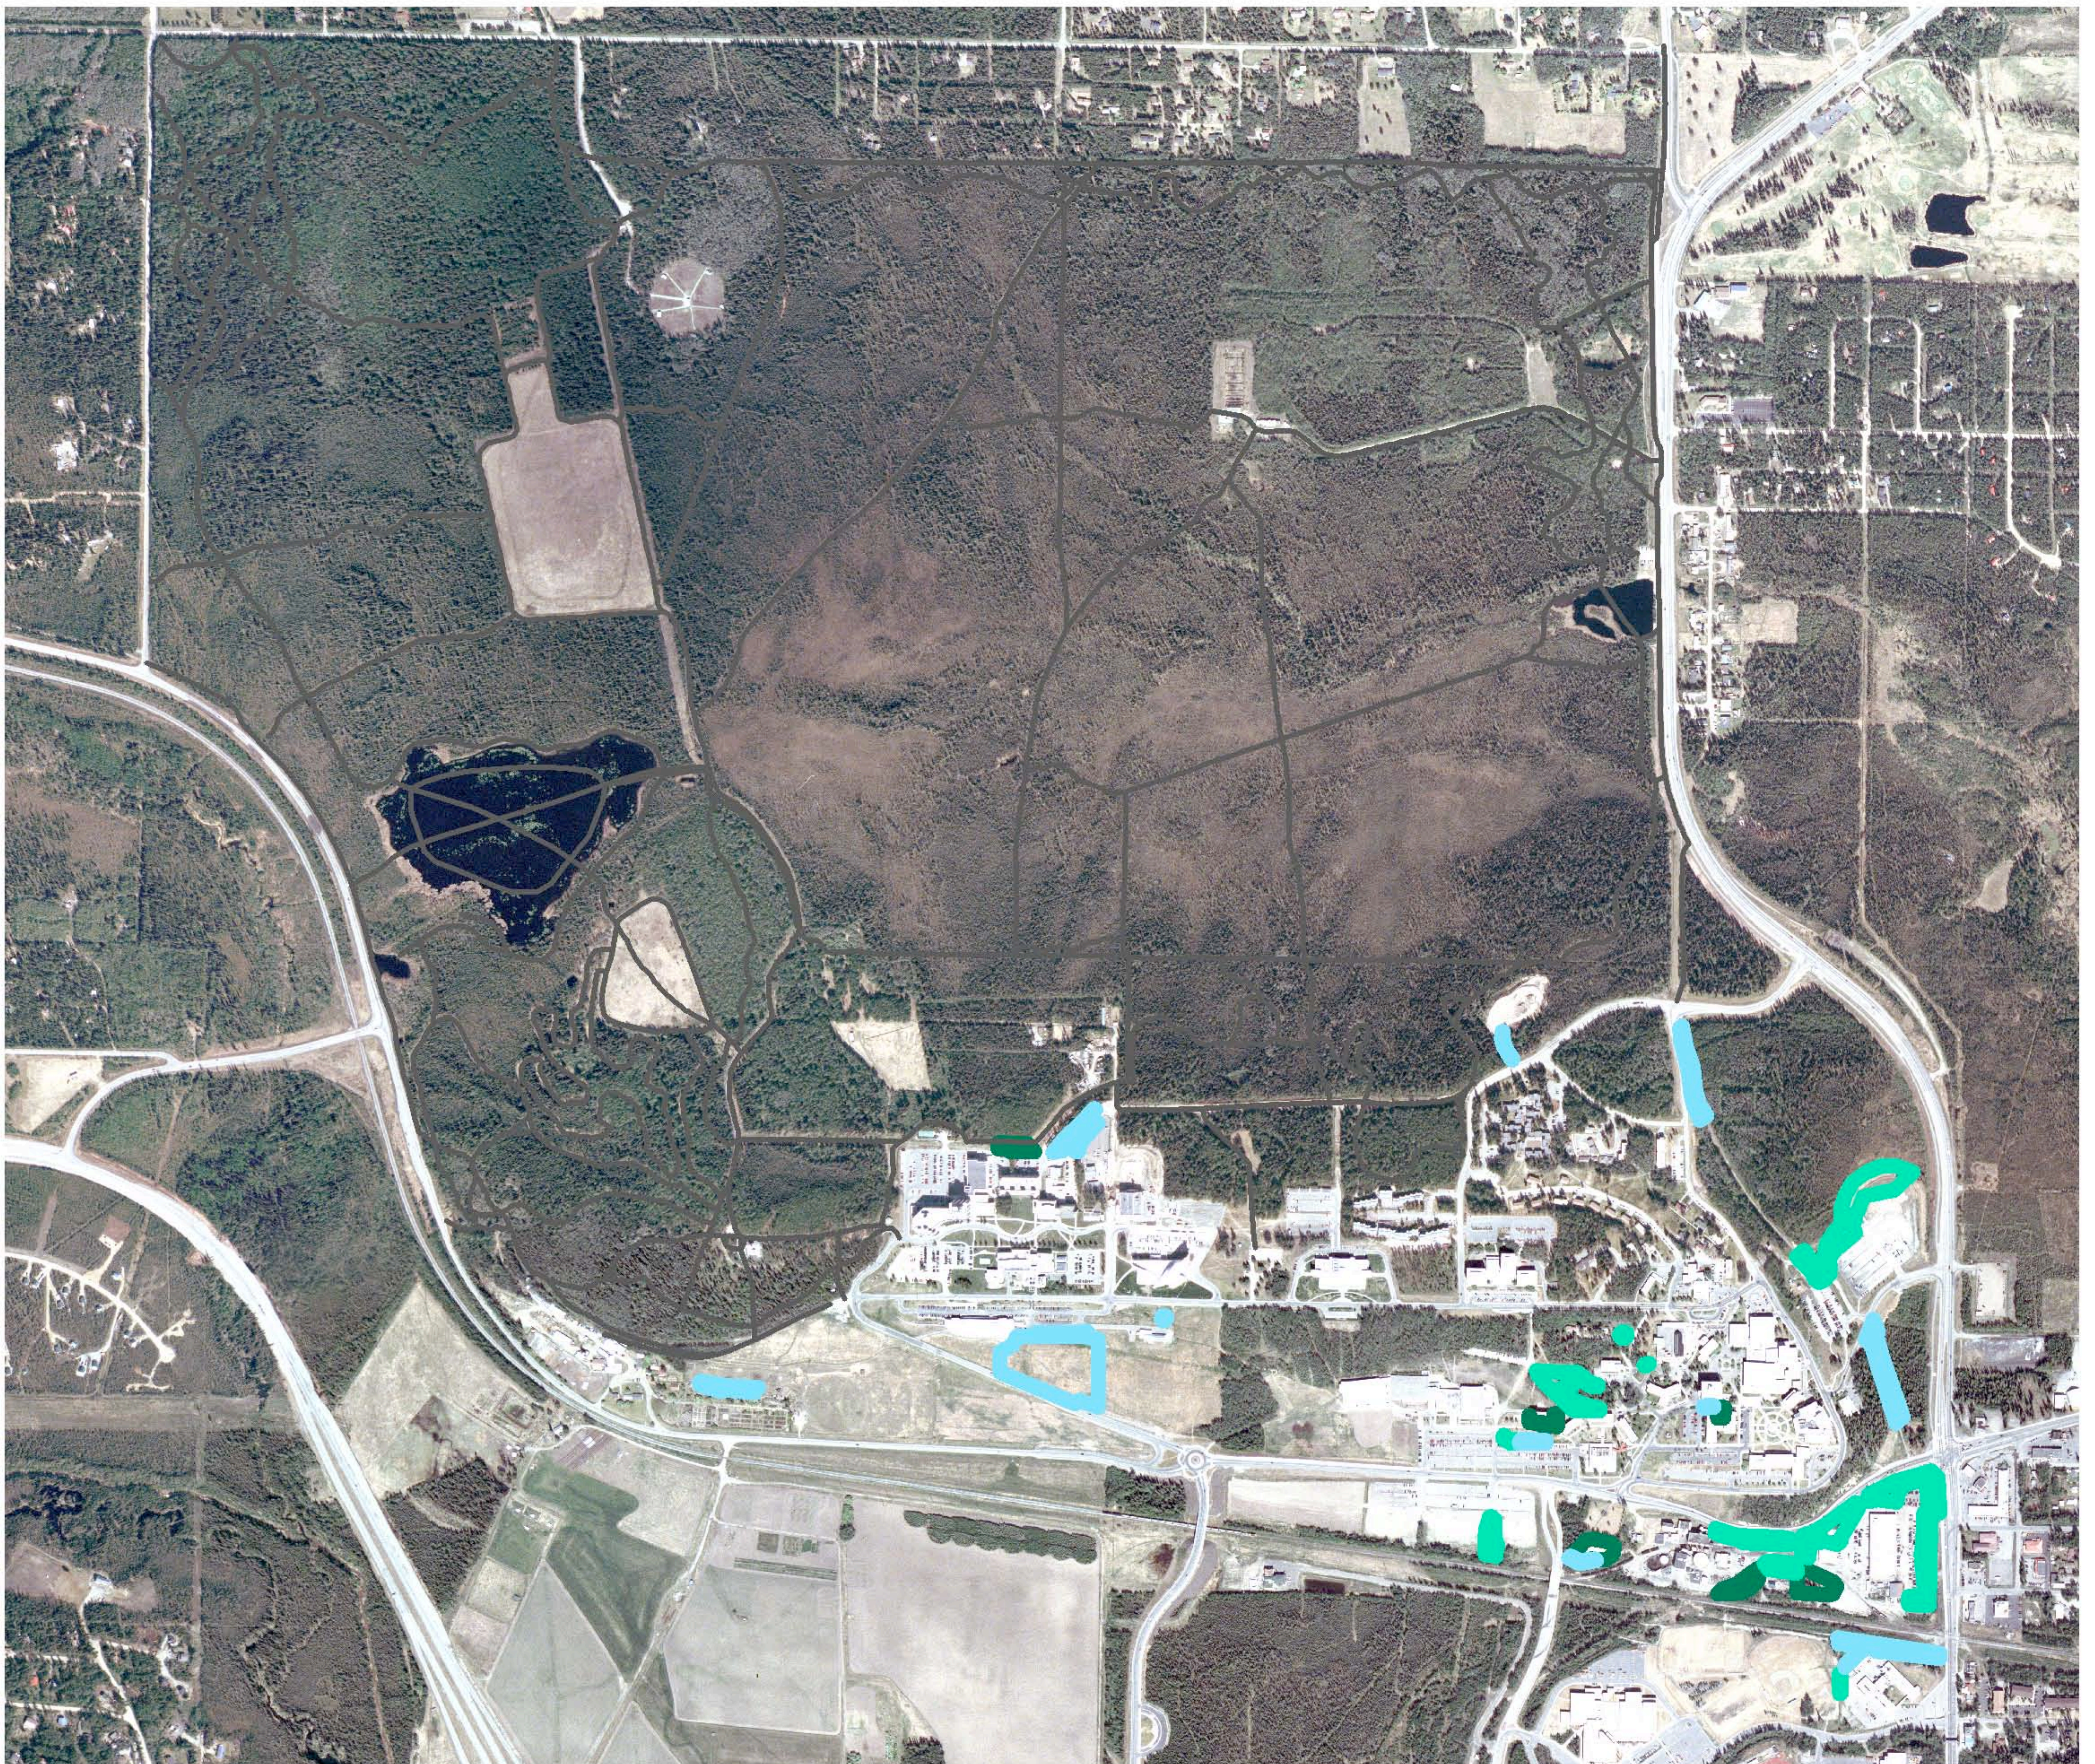

Distribution of *Sonchus arvensis* on the UAF campus

0 750 1,500 3,000 Feet

Legend

— trails

 Sonchus_arvensis_L

 Sonchus_arvensis_M

 Sonchus_arvensis_H