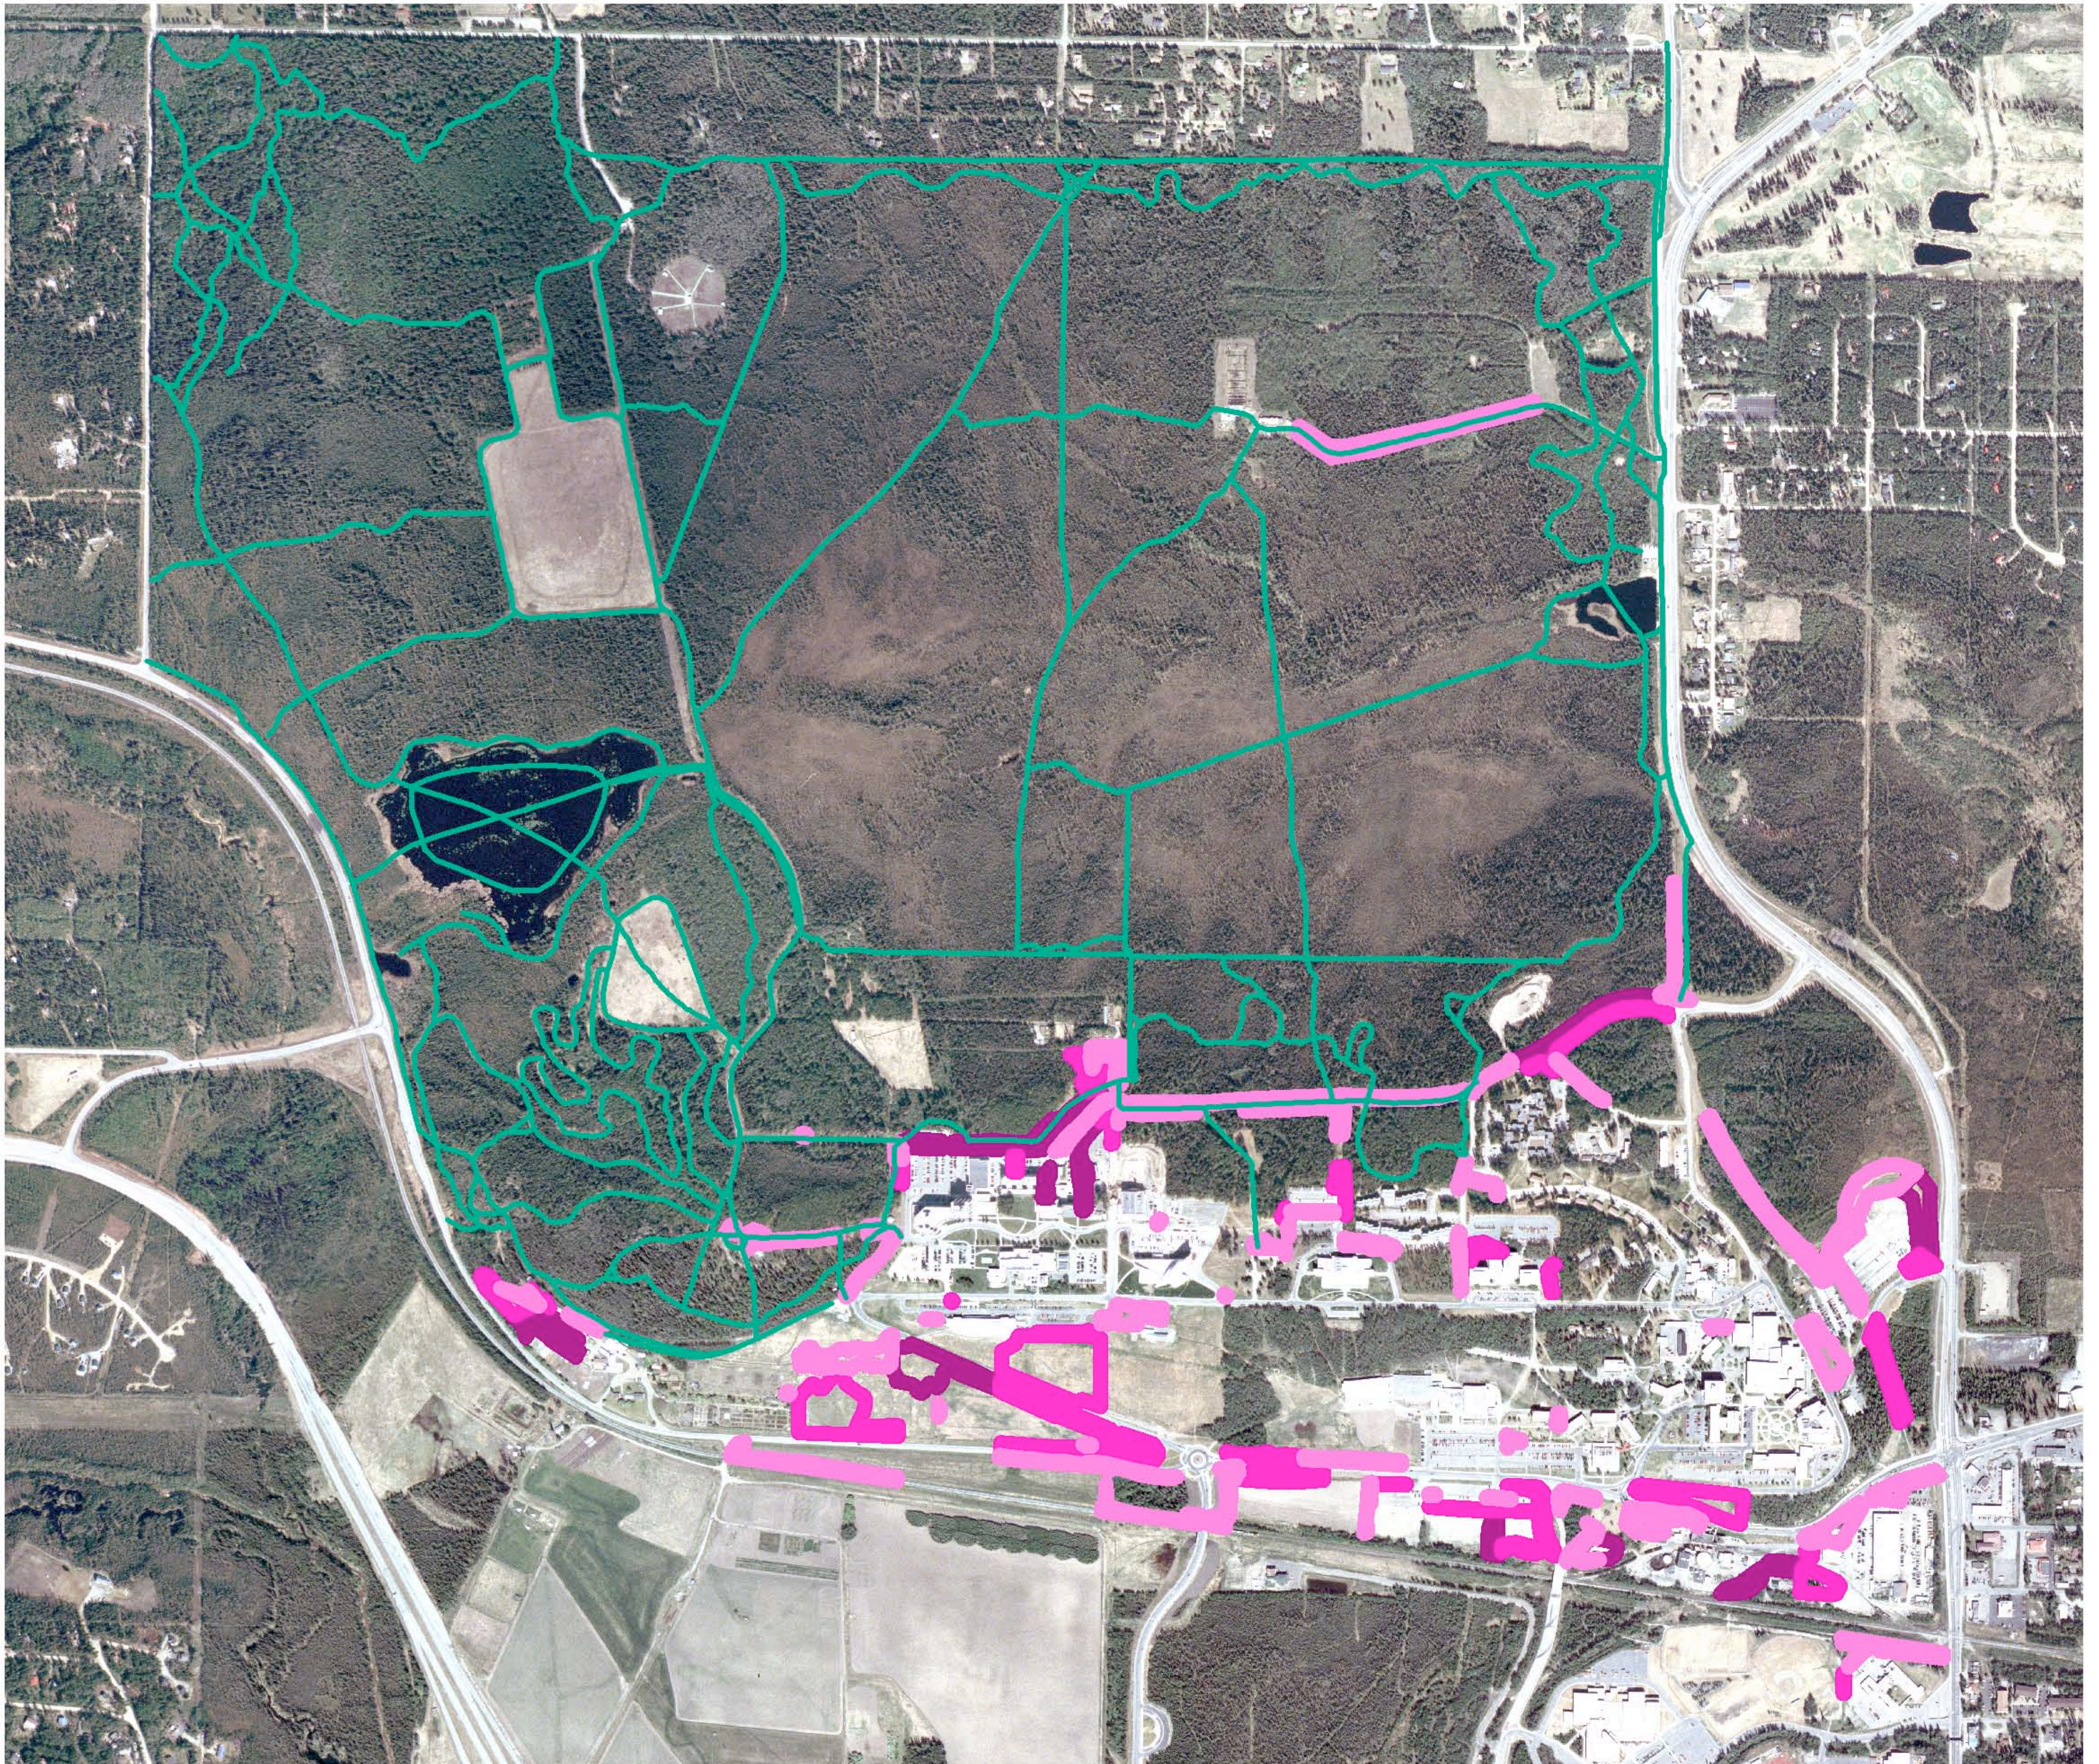

Distribution of *Crepis tectorum* on the UAF campus

0 750 1,500 3,000 Feet

Legend

- trails
- Crepis_tectorum_L
- Crepis_tectorum_M
- Crepis_tectorum_H