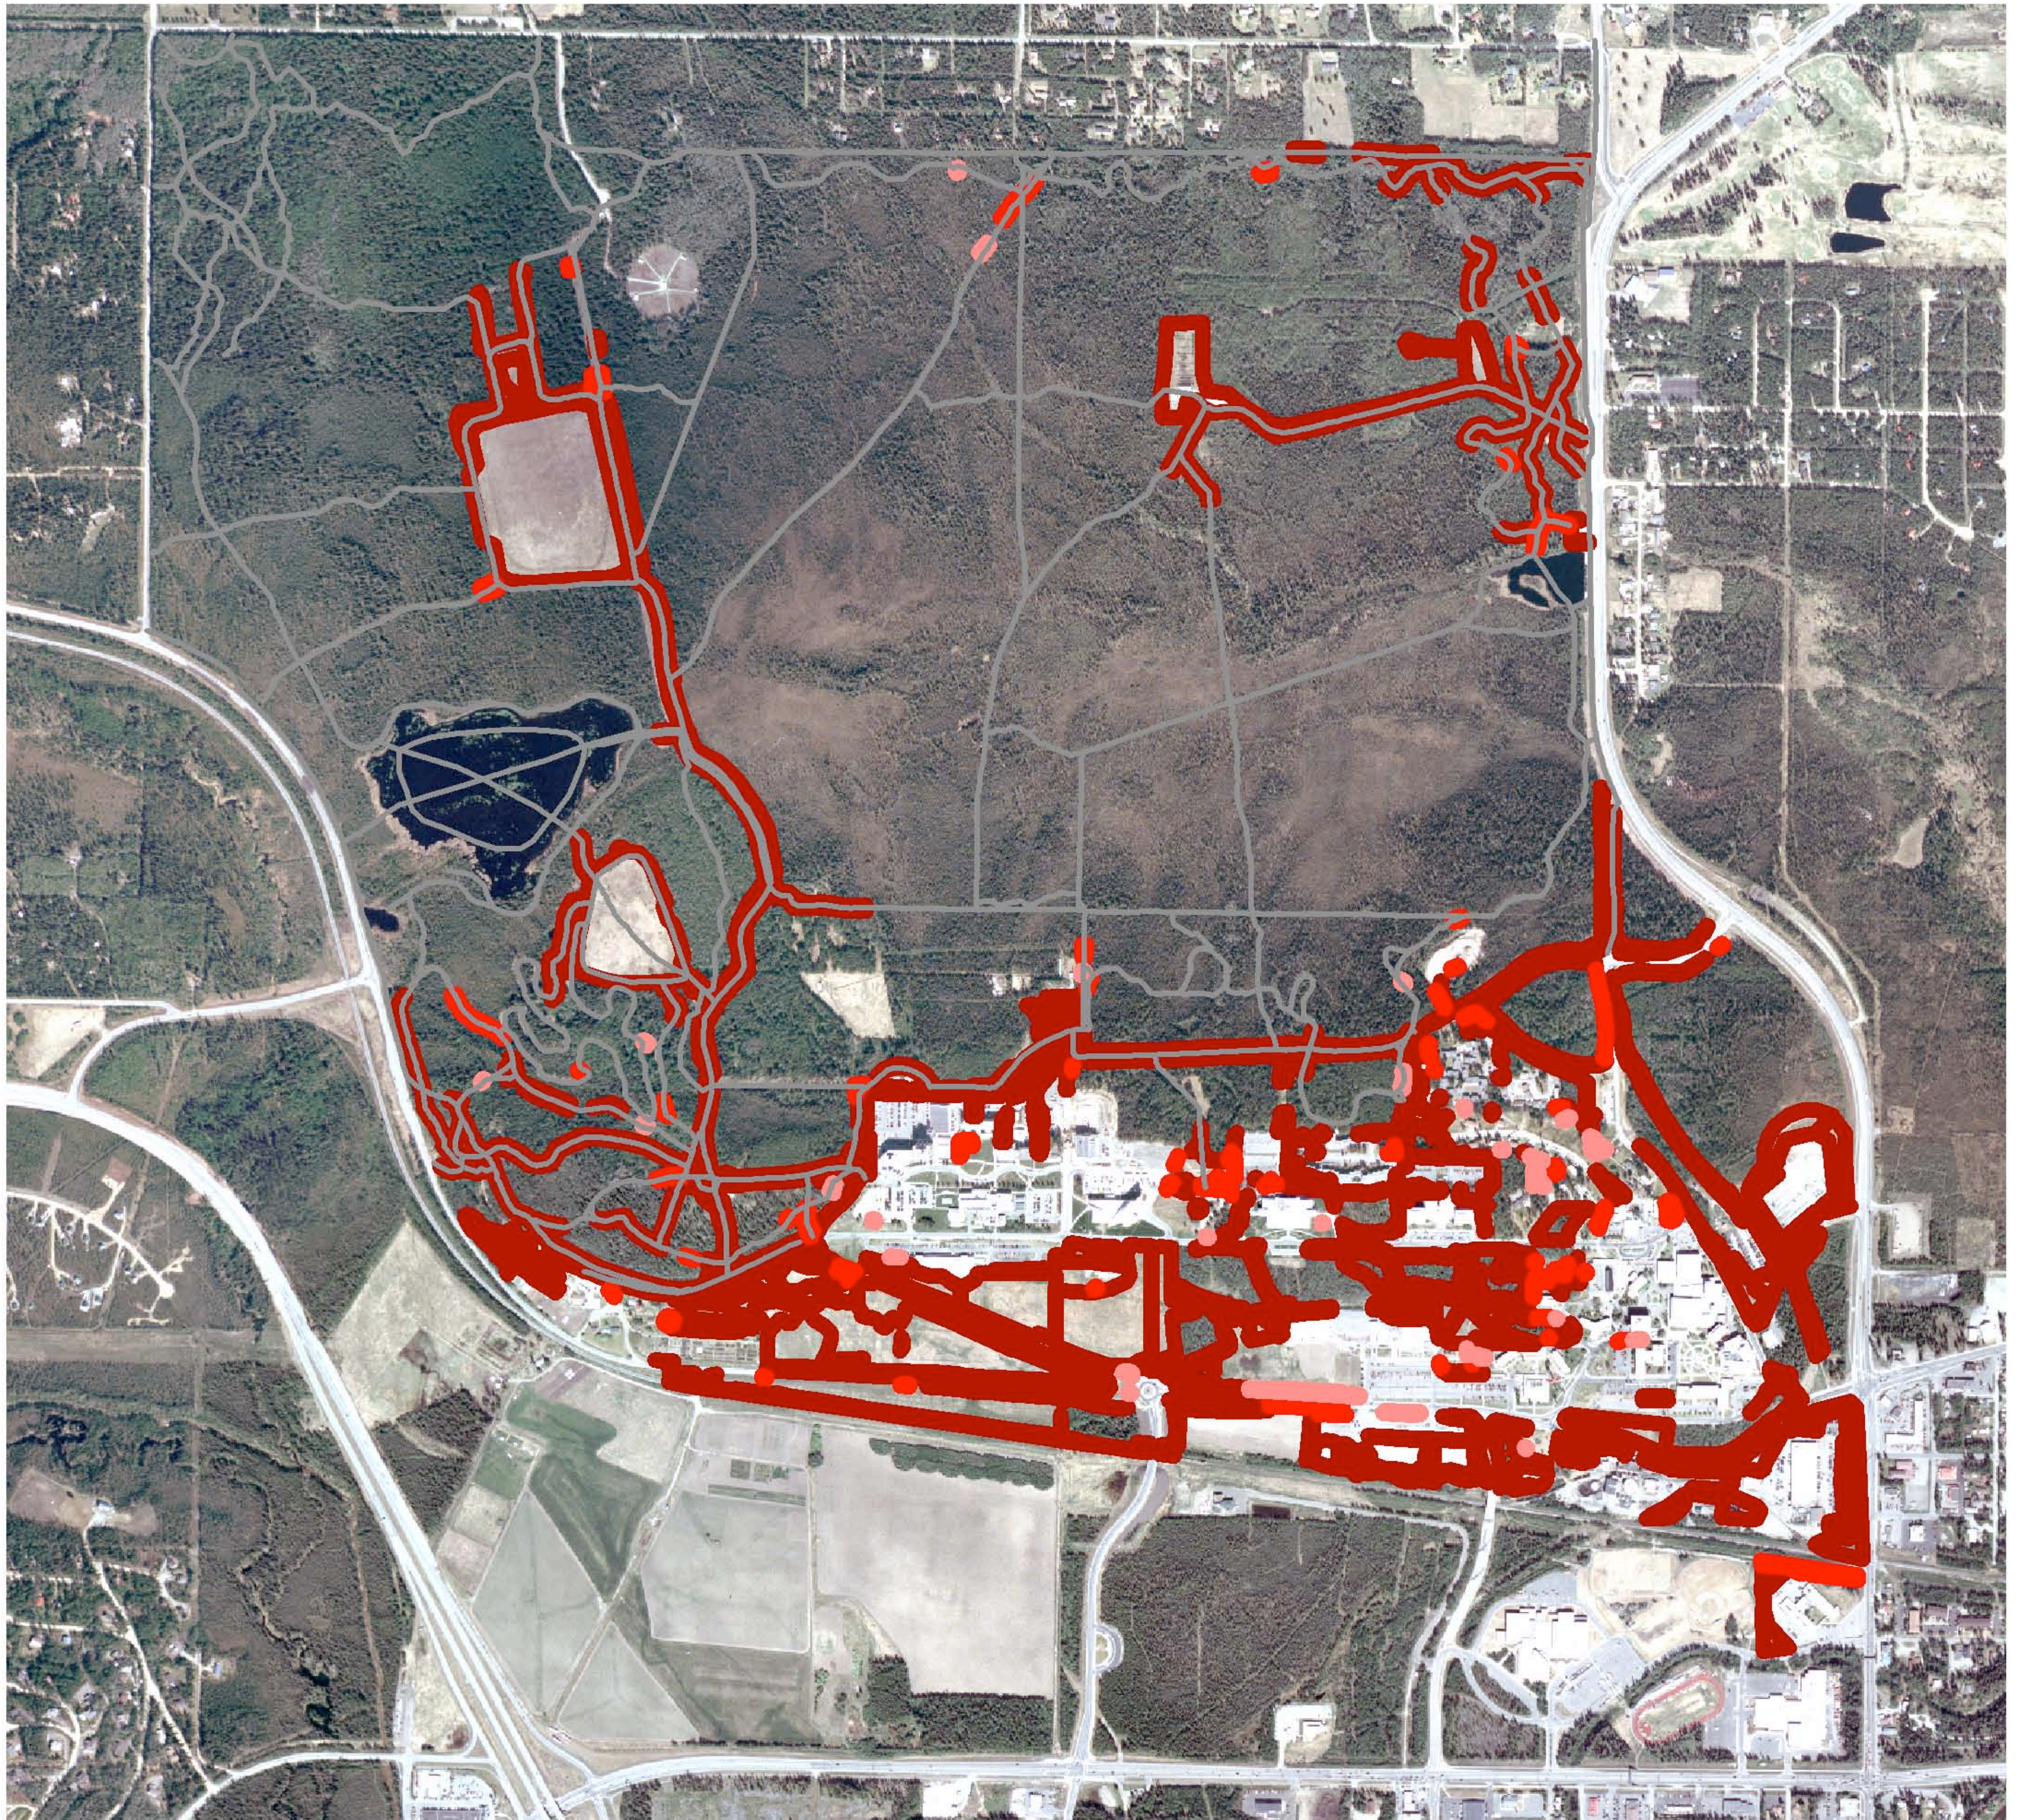

Distribution of *Vicia cracca* on the UAF campus

0 750 1,500 3,000 Feet

Legend

- trails
- Vicia_cracca_L
- Vicia_cracca_M
- Vicia_cracca_H