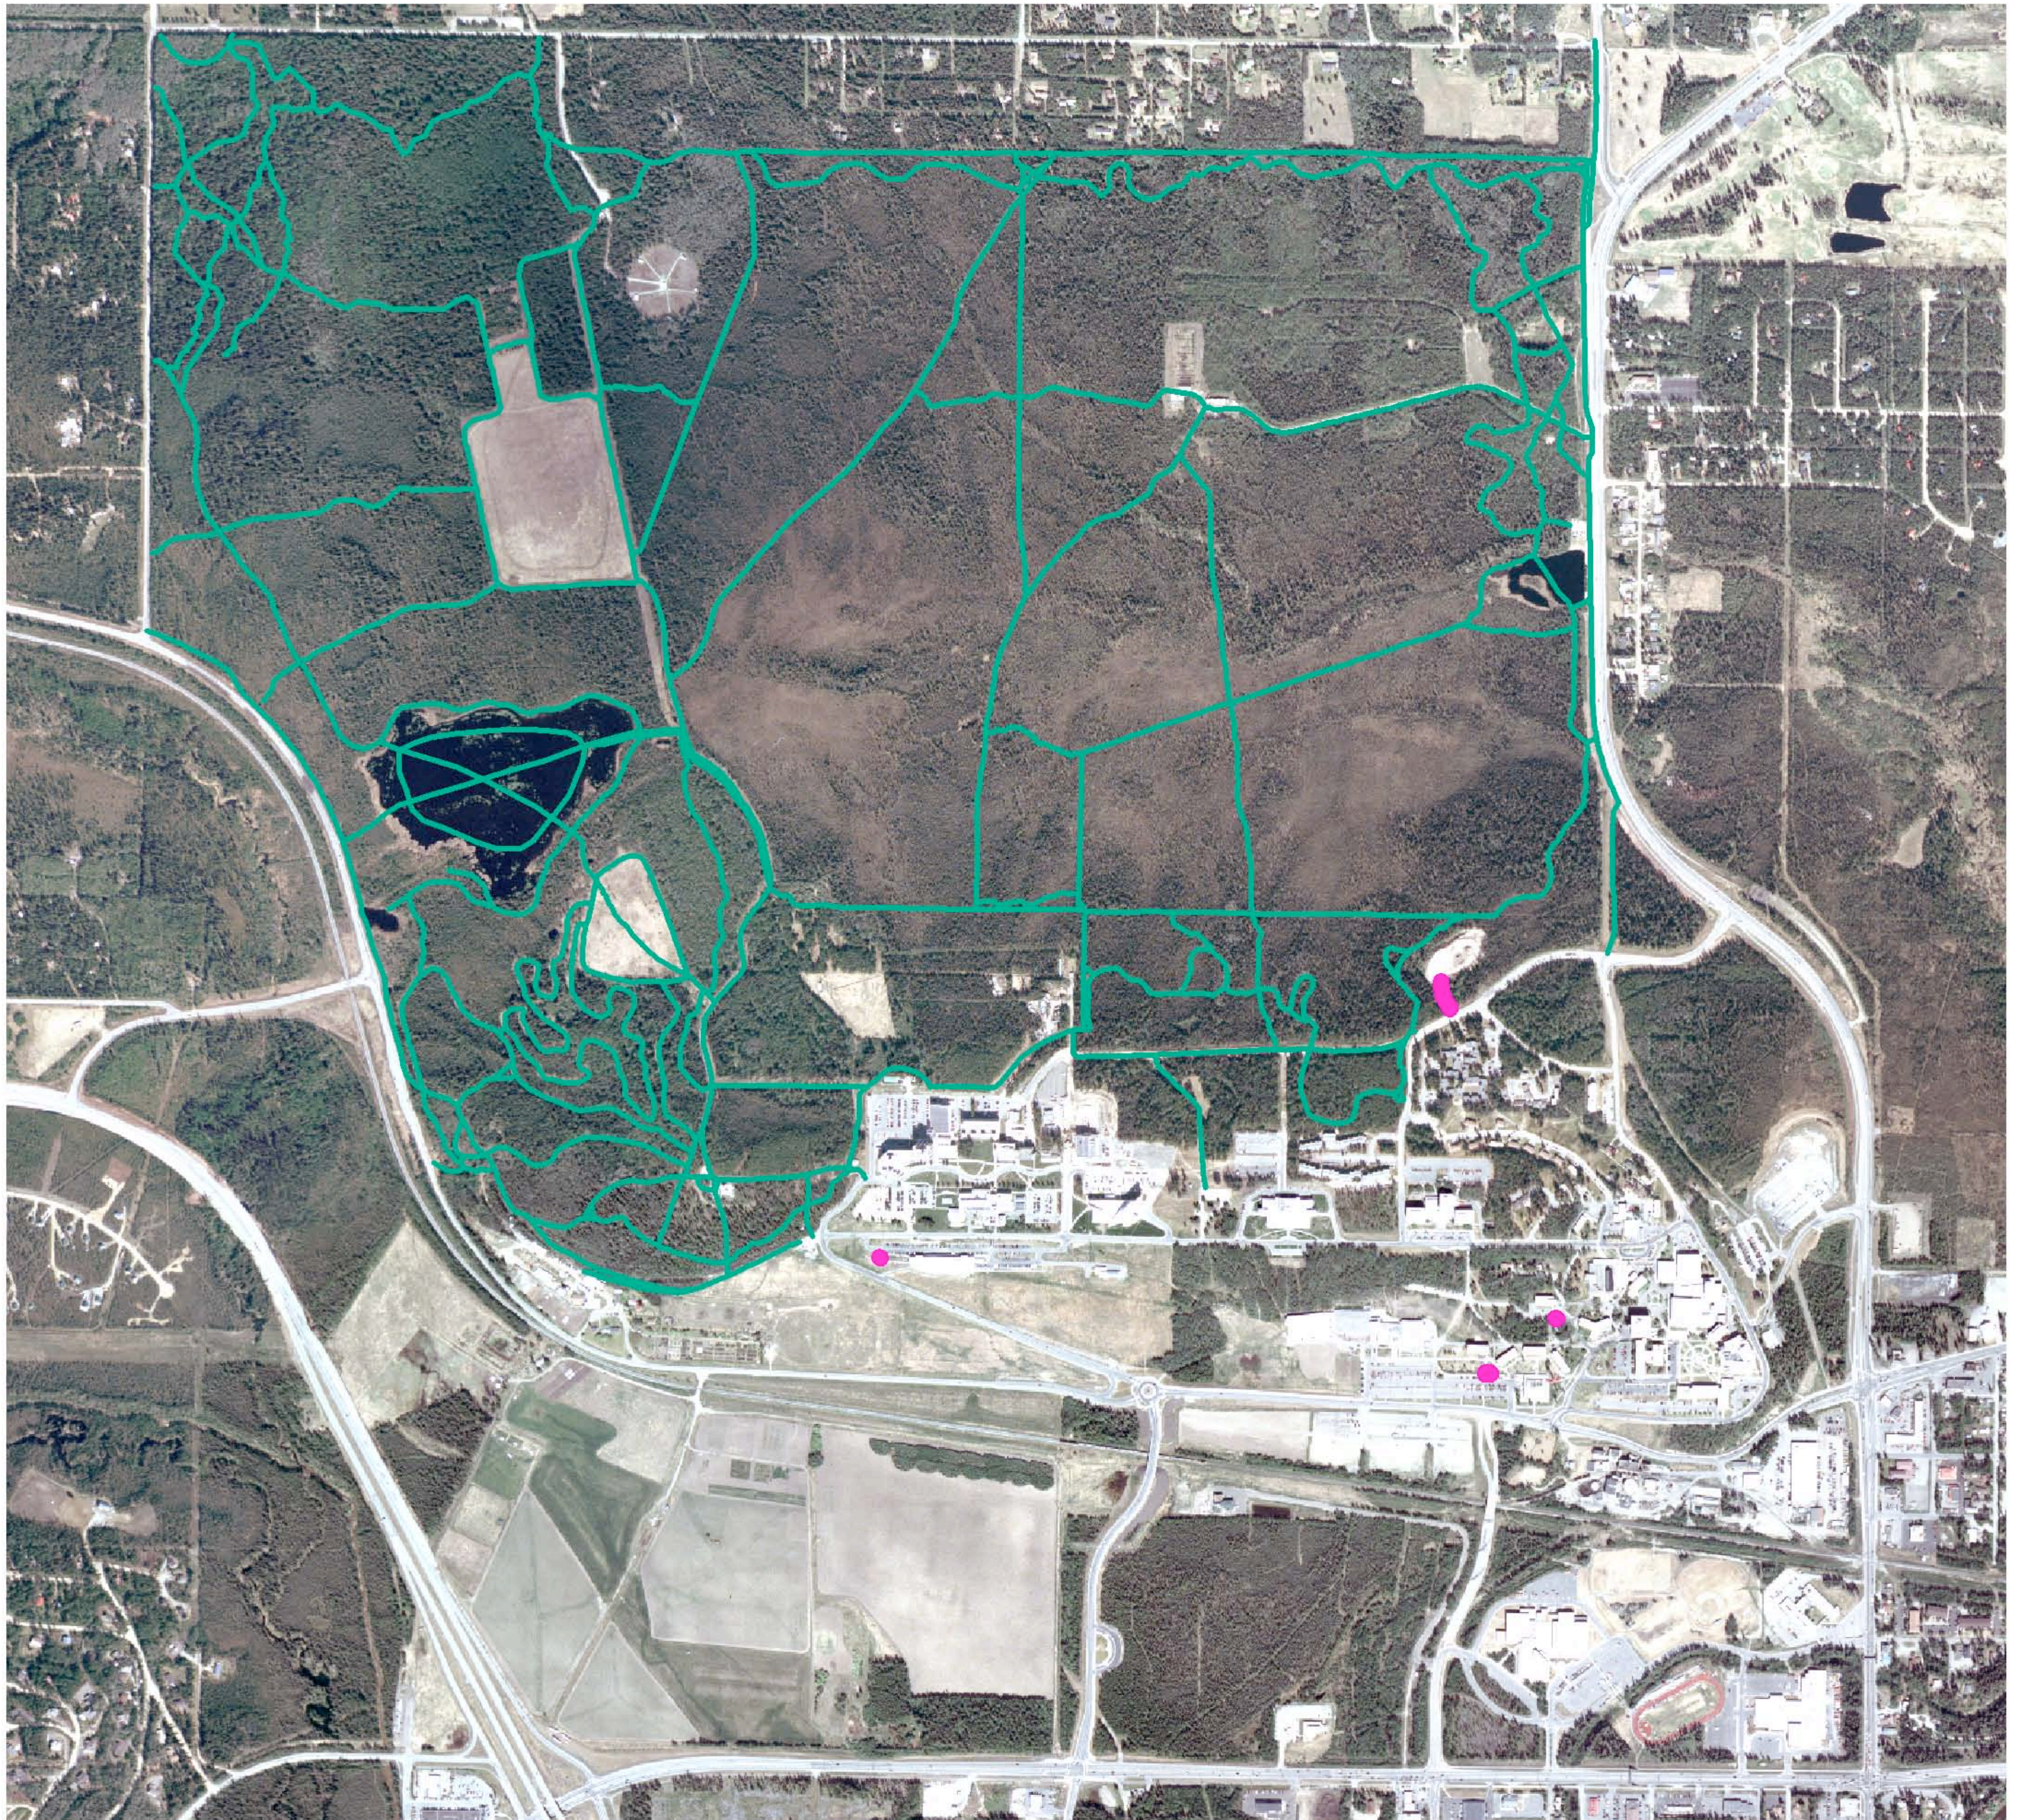

Distribution of *Leucanthemum vulgare* on the UAF campus

0 750 1,500 3,000 Feet
|-----|-----|-----|-----|

Legend

- trails
- Leucanthemum_vulgare_L