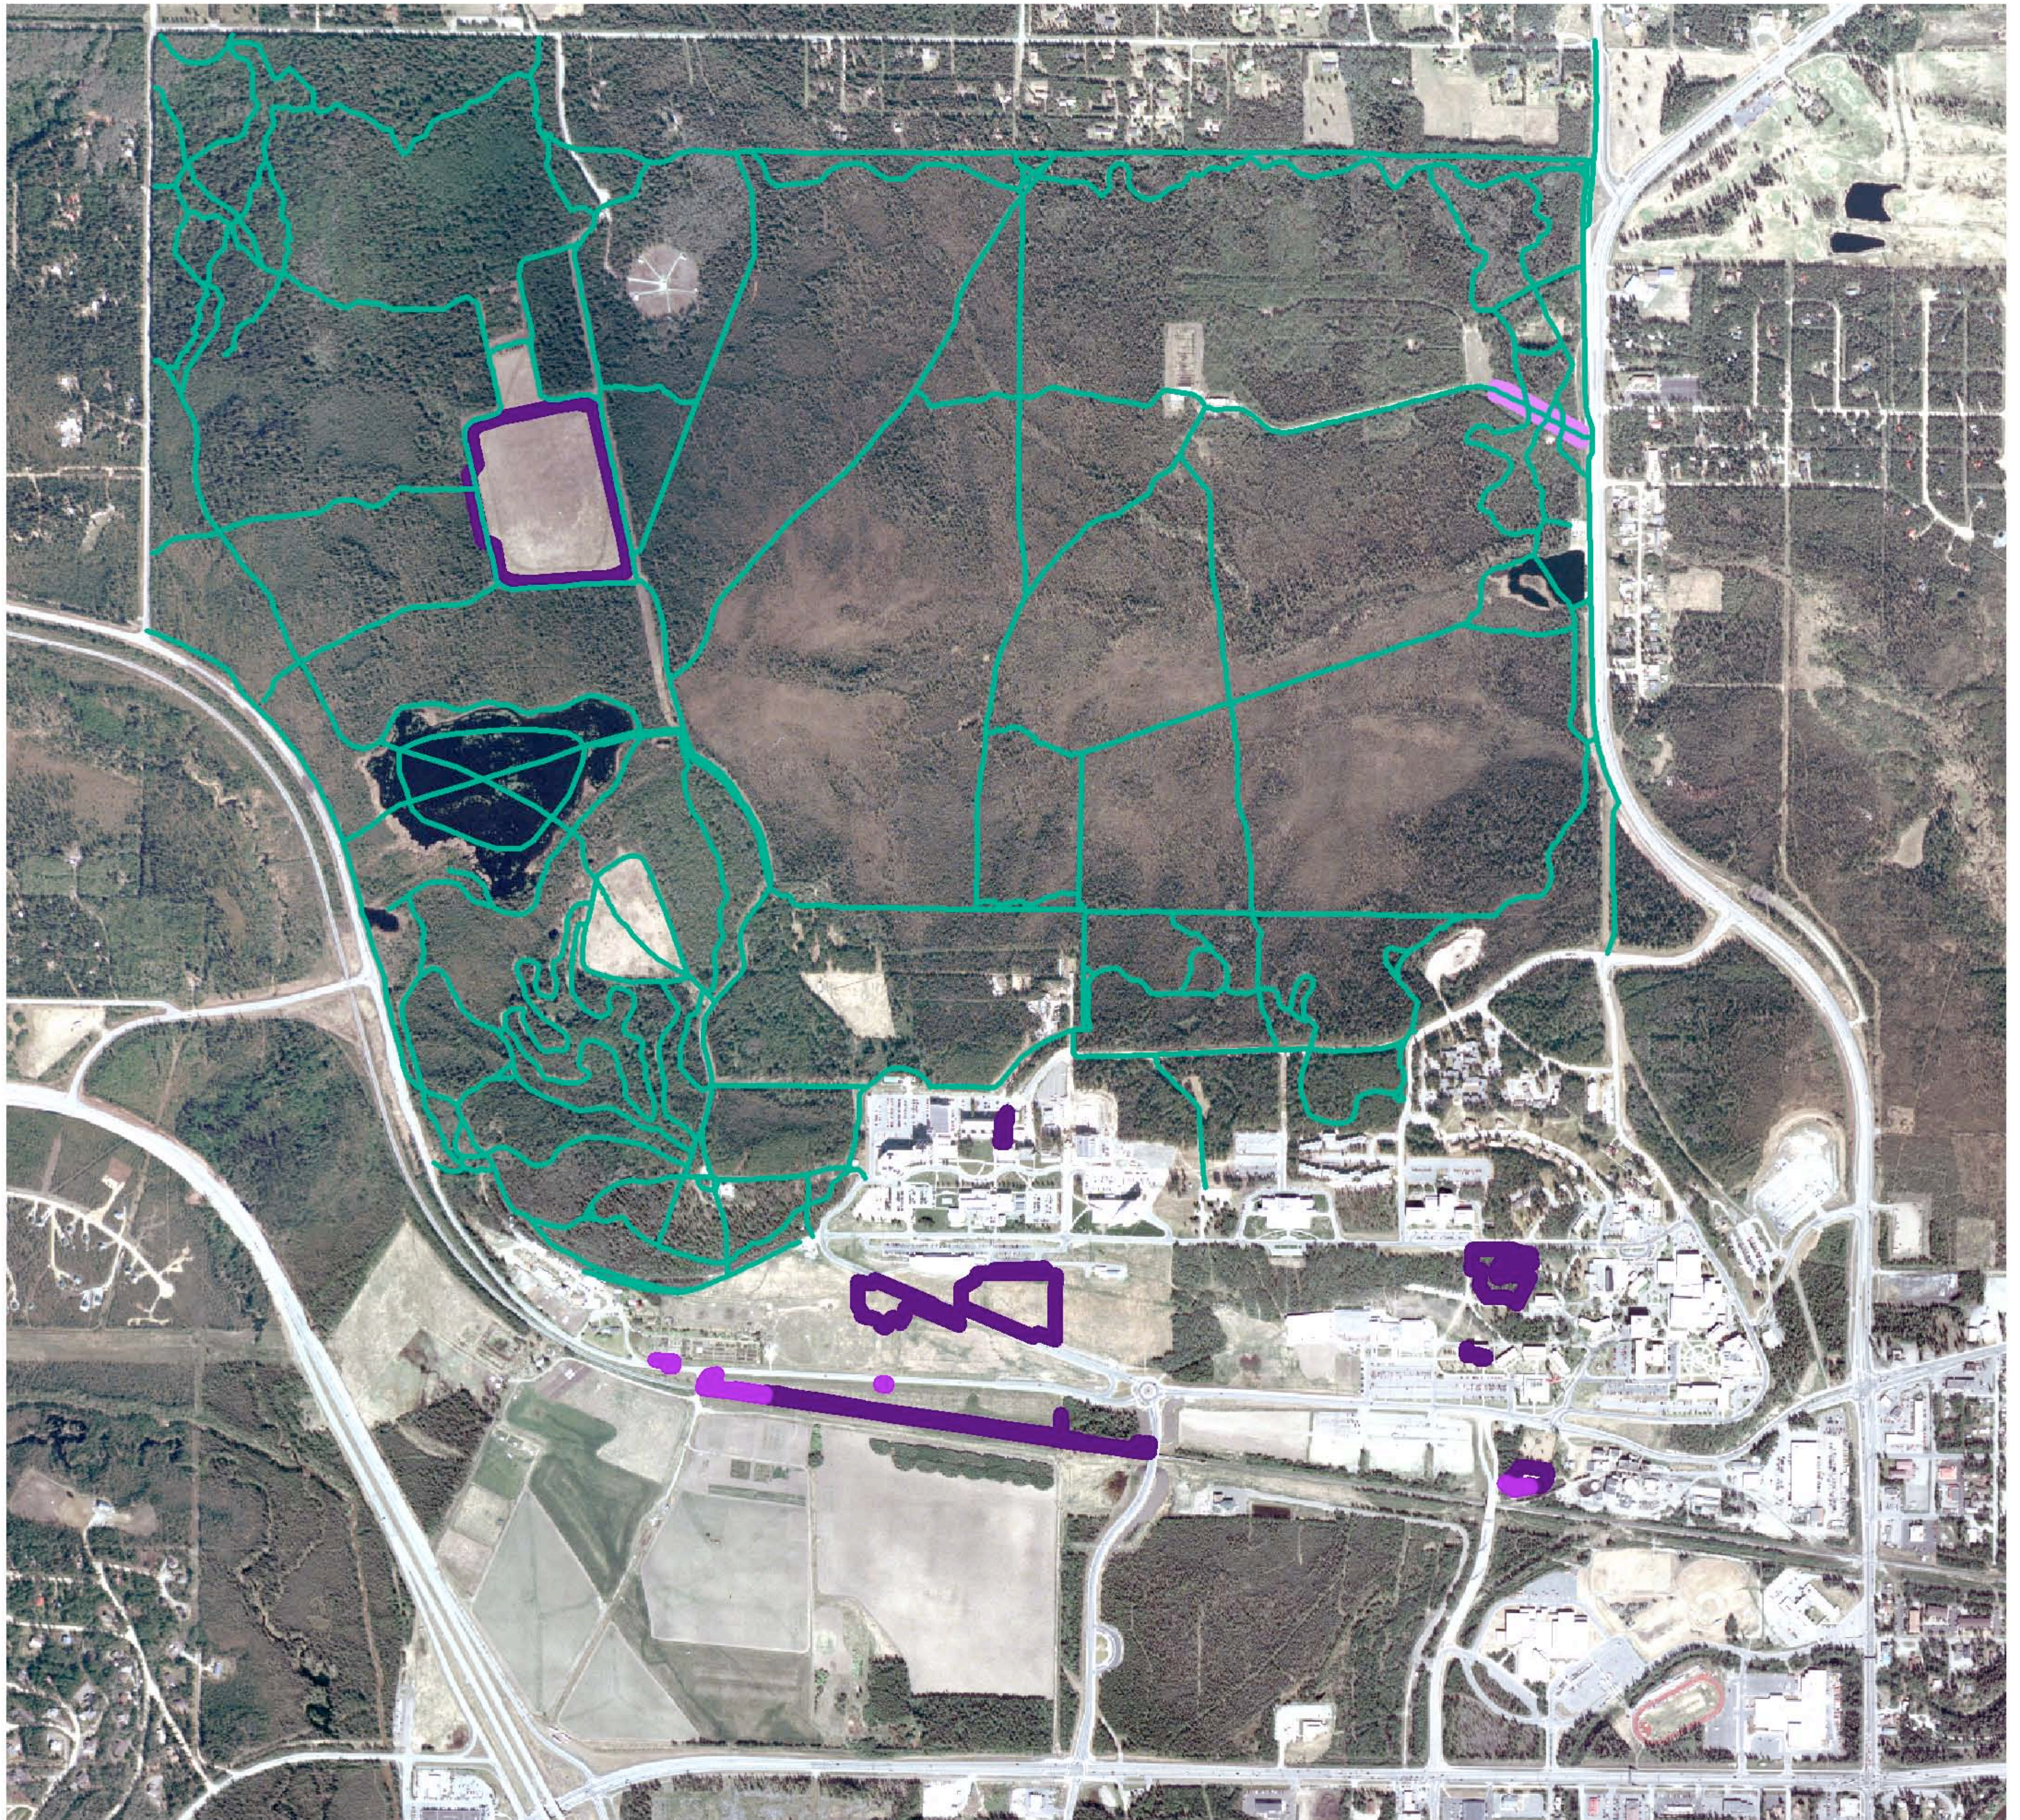

## Distribution of *Linaria vulgaris* on the UAF campus

0 750 1,500 3,000 Feet  
|-----|-----|-----|-----|

### Legend

-  trails
-  Linaria\_vulgaris\_L
-  Linaria\_vulgaris\_M
-  Linaria\_vulgaris\_H