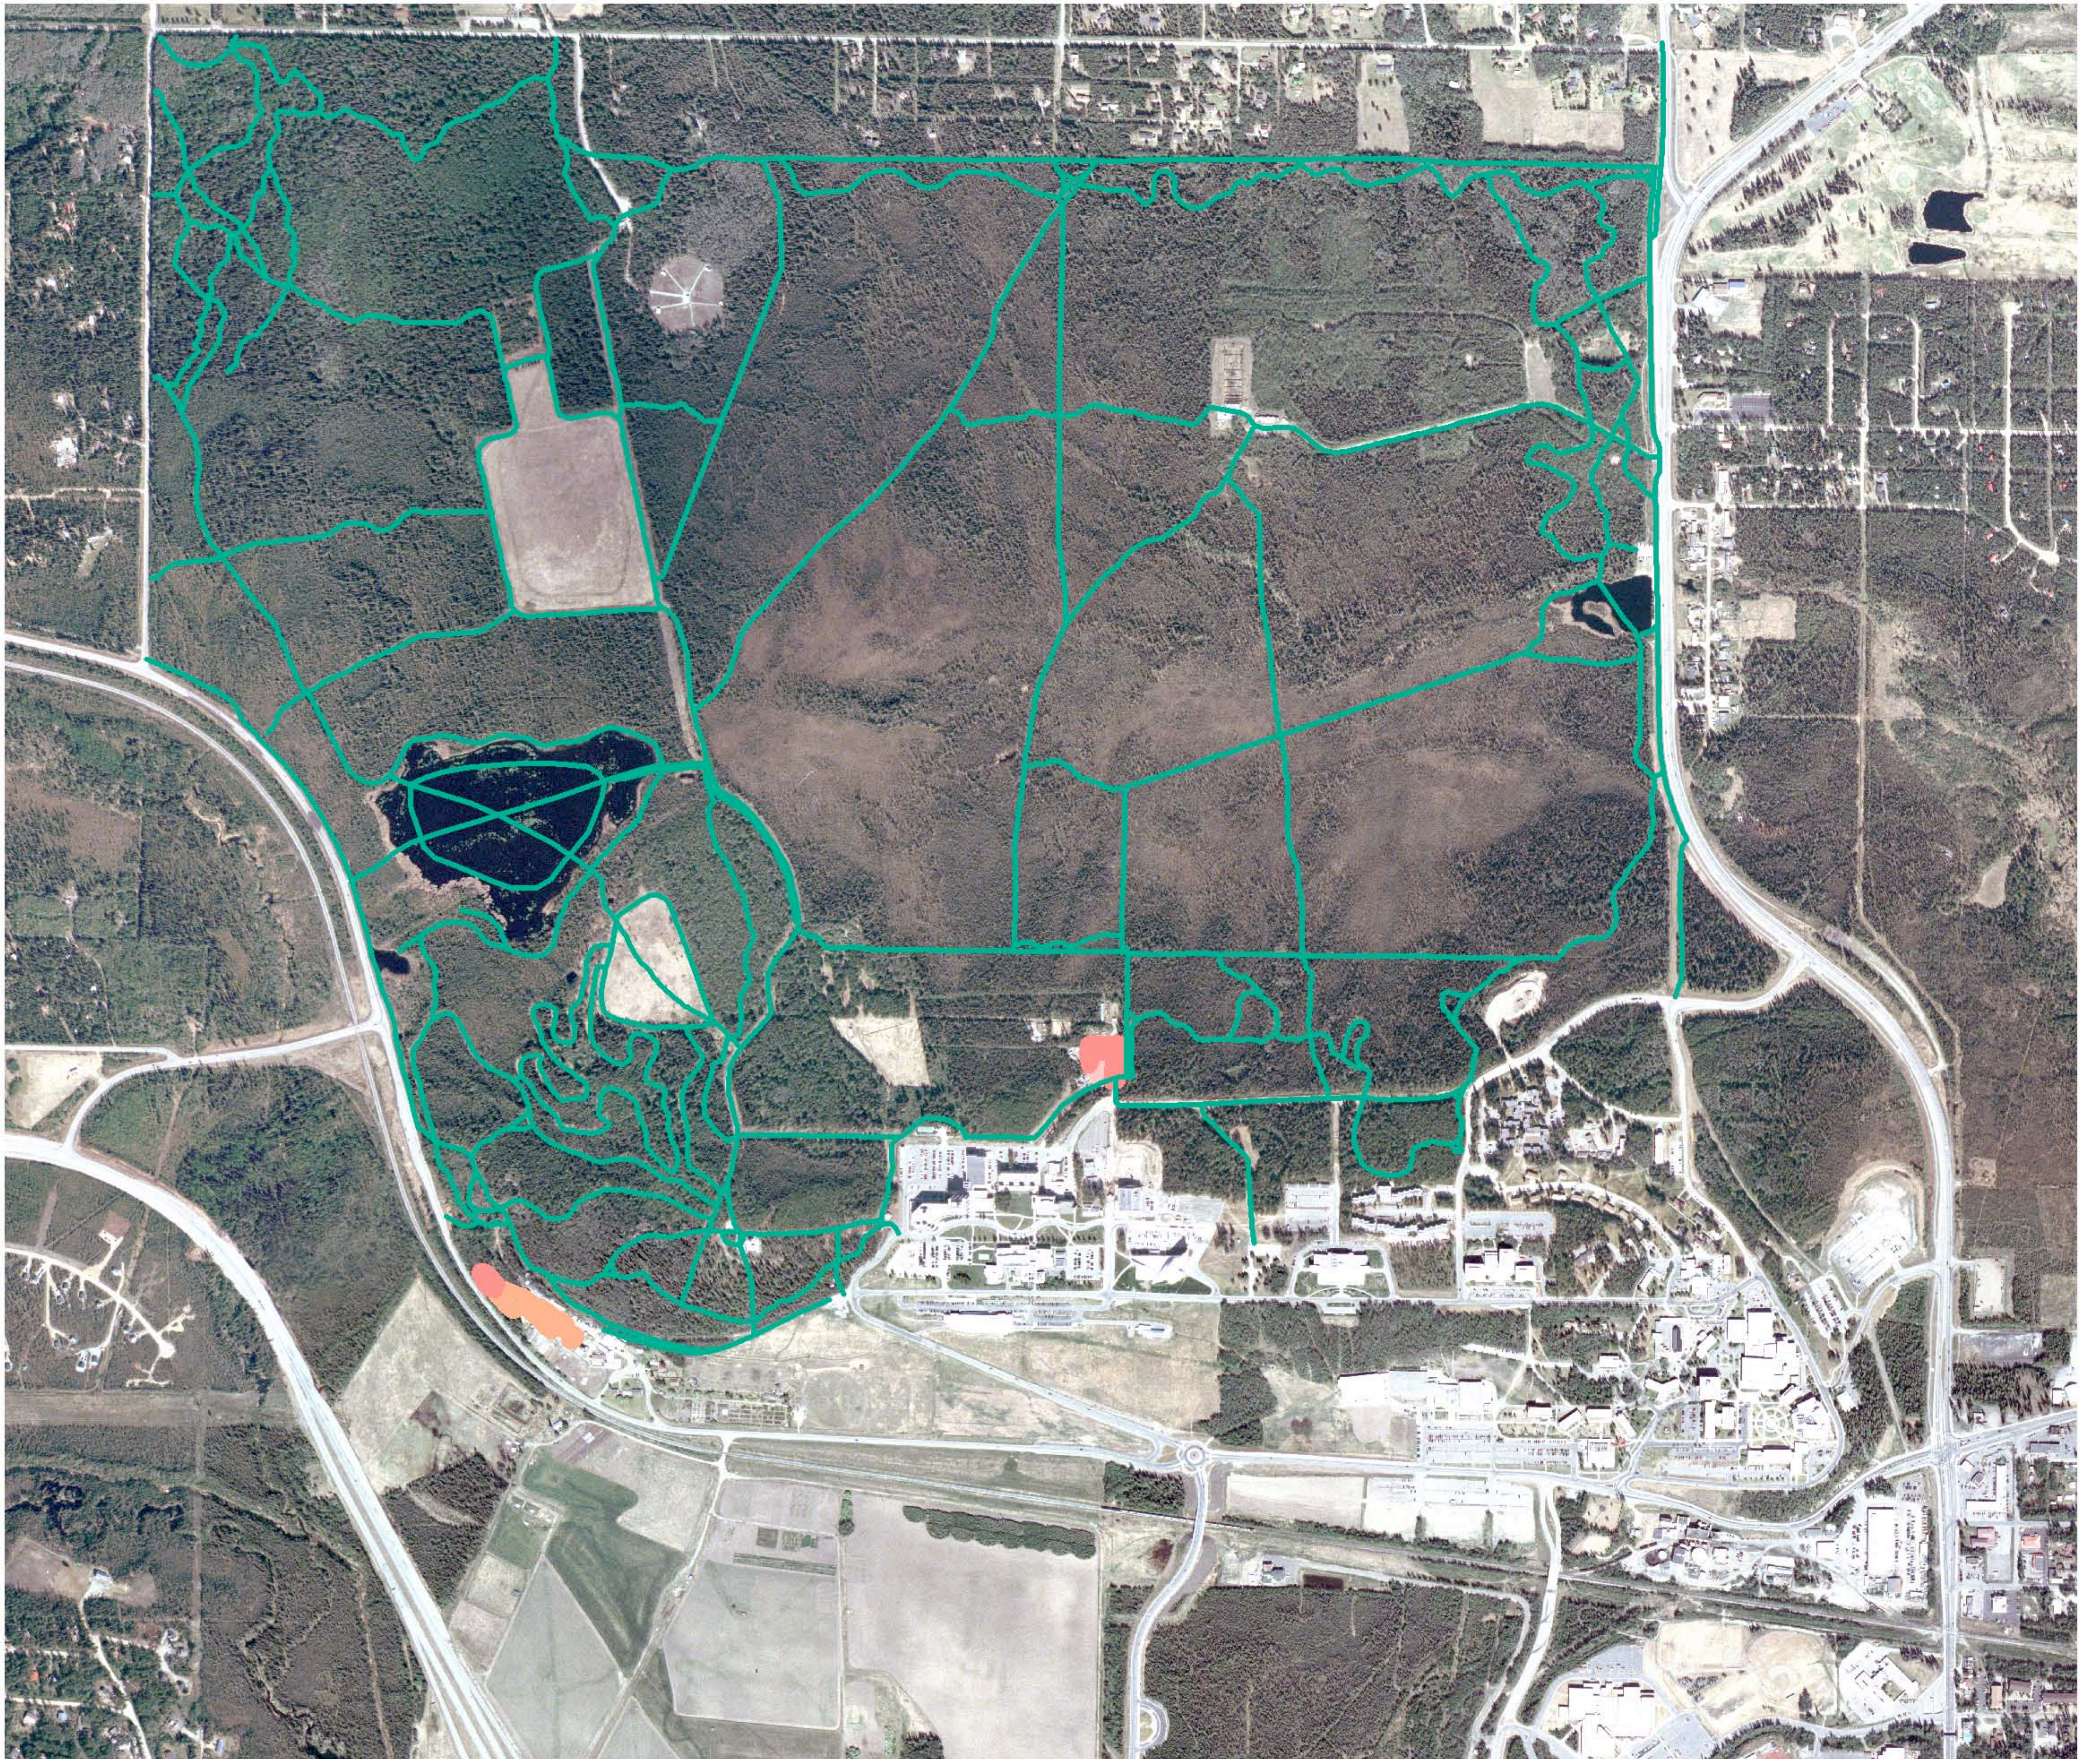

Distribution of *Galeopsis tetrahit* on the UAF campus

0 750 1,500 3,000 Feet

Legend

- trails
- Galeopsis_tetrahit_L
- Galeopsis_tetrahit_M
- Galeopsis_tetrahit_H