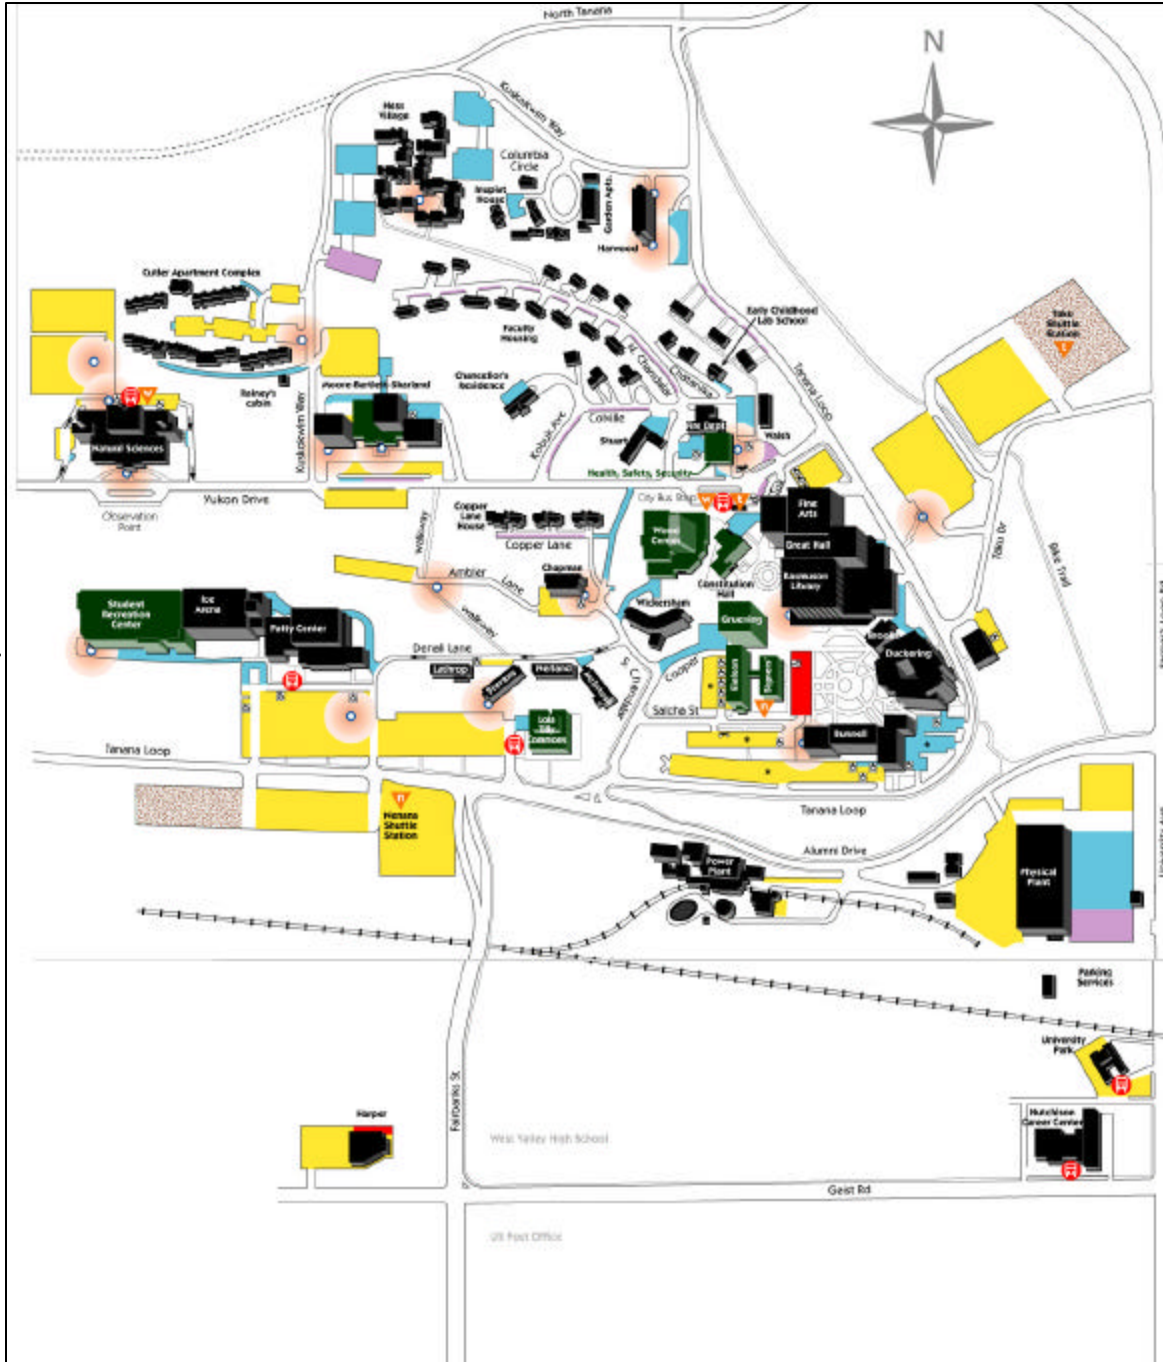

Map of the Fairbanks Campus

- The University Park Building:  Located at the lower right of the map. University Avenue between Geist & College.
- The Great Hall:  Middle Right of the Map
Parking off Tanana Loop Evenings
- Patty Center and SRC:  Middle Left of the Map
Parking across Tanana Loop from Gyms