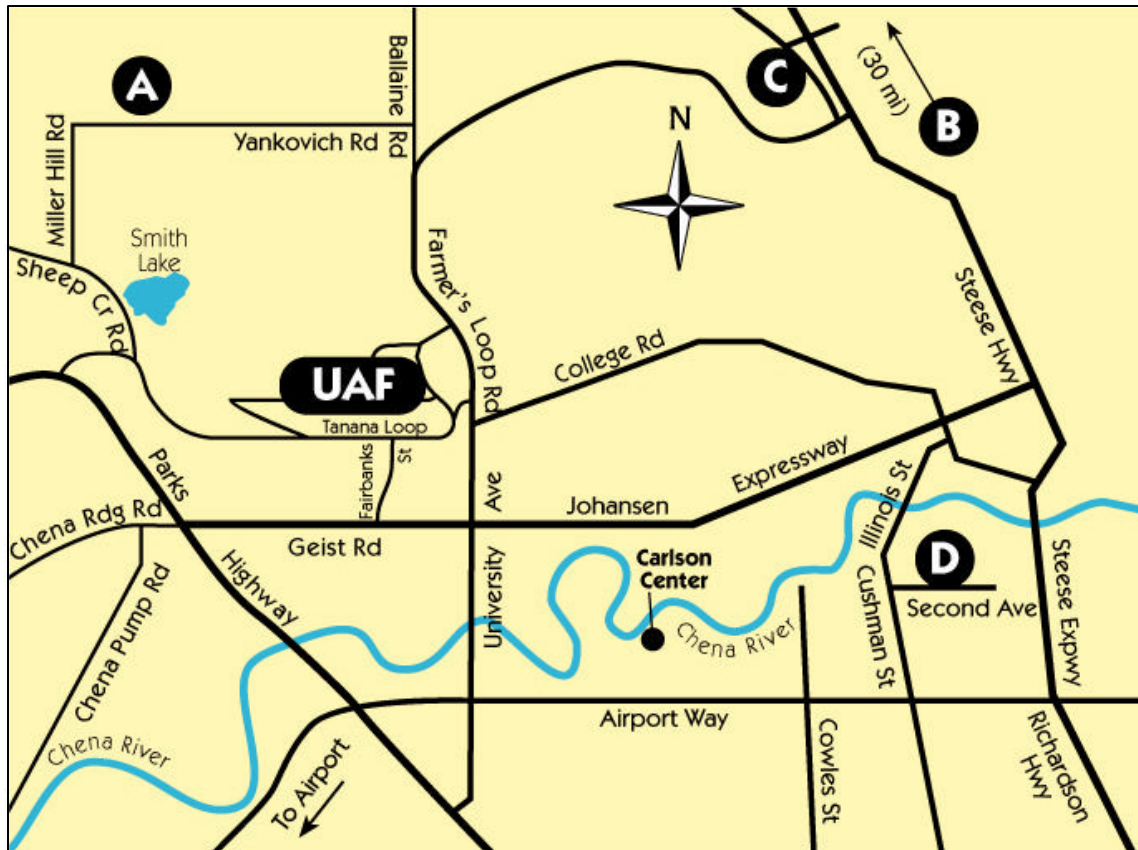

Getting to U-Park From Out of Town

From the Airport: Take Airport Way. Turn left on University Avenue. Through First Light—Geist Road/Johansen Expressway. U-Park is on left right before railroad tracks.

From the Parks Highway: Turn left off Parks onto Geist Road. Turn left onto University Avenue. U-Park is on left right before railroad tracks.

For other UAF venues, see UAF Campus Map
and orient with respect to U-Park.