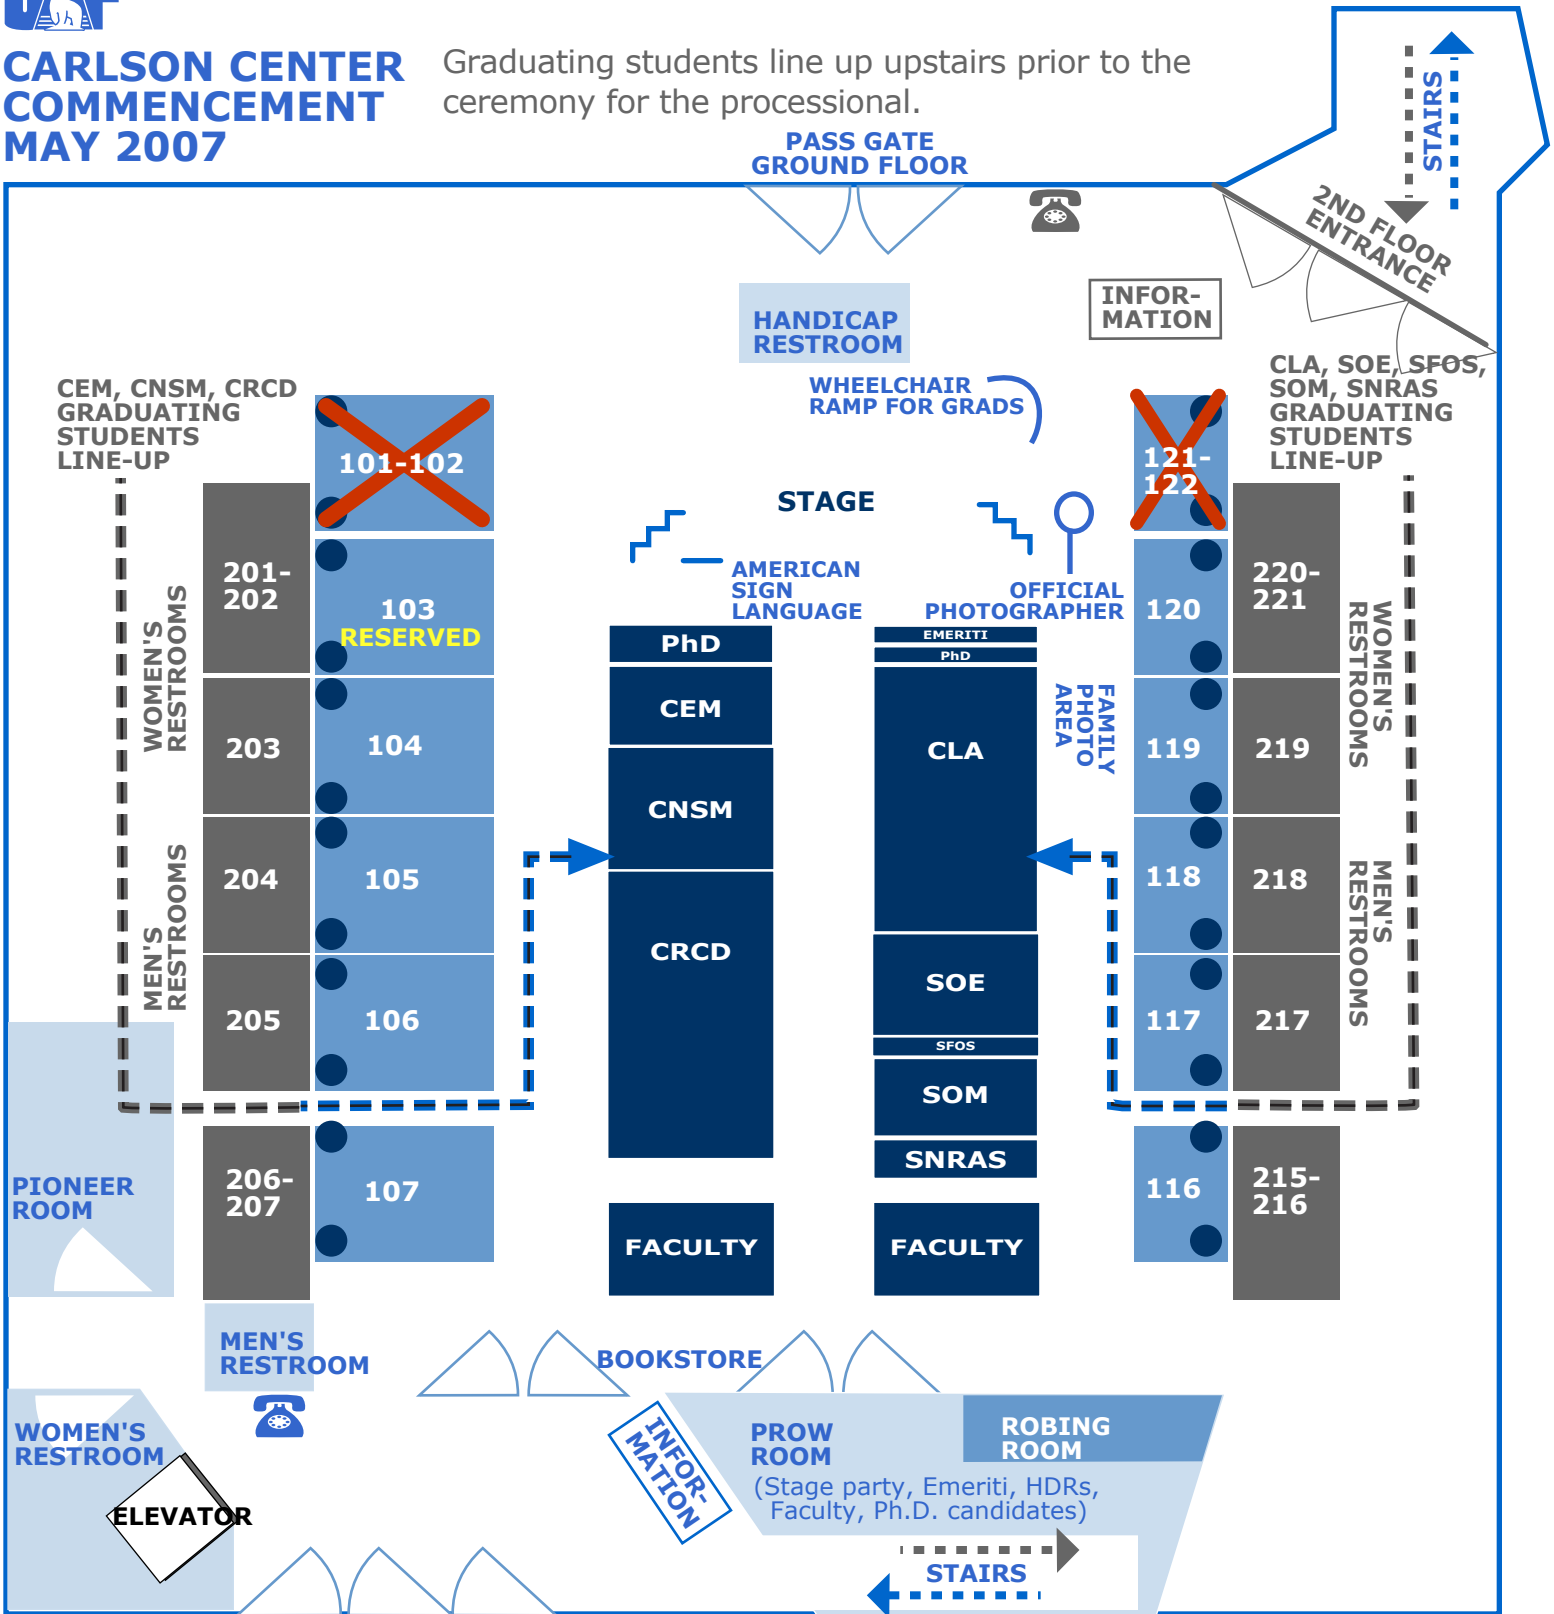

CARLSON CENTER COMMENCEMENT MAY 2007

Graduating students line up upstairs prior to the ceremony for the processional.

MAIN ENTRANCE GROUND FLOOR

- BLUE ITEMS = GROUND FLOOR
- GRAY ITEMS = SECOND FLOOR
- X = NO SEATING
- = WHEELCHAIR SEATING
- ☎ = PAYPHONE
- INFORMATION = INFORMATION TABLE

- CEM = COLLEGE OF ENGINEERING AND MINES
- CNSM = COLLEGE OF NATURAL SCIENCE & MATHEMATICS
- CRCD = COLLEGE OF RURAL & COMMUNITY DEVELOPMENT
- CLA = COLLEGE OF LIBERAL ARTS
- SOE = SCHOOL OF EDUCATION
- SFOS = SCHOOL OF FISHERIES & OCEAN SCIENCES
- SOM = SCHOOL OF MANAGEMENT
- SNRAS = SCHOOL OF NATURAL RESOURCES & AGRICULTURAL SCIENCES