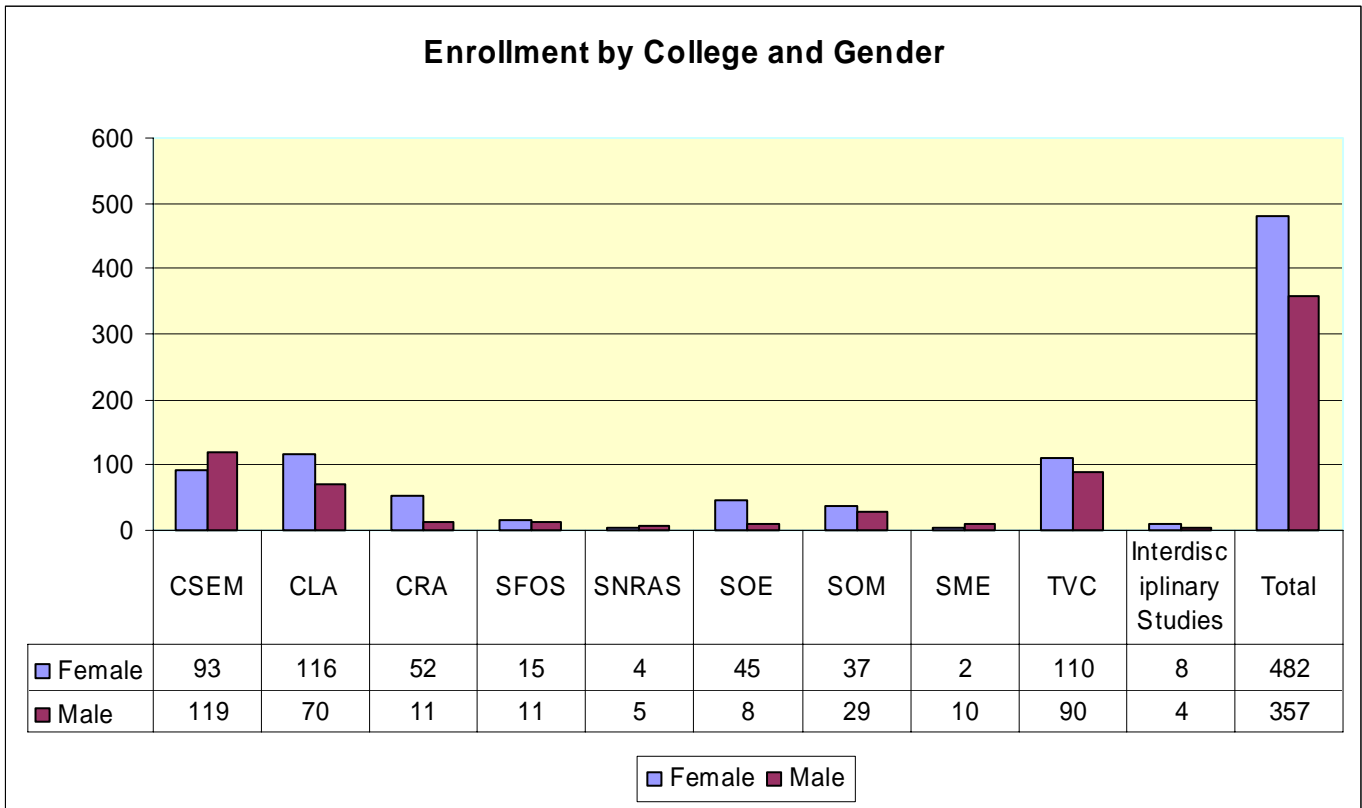

APPENDIX A - CHART 8: ENROLLMENT BY COLLEGE & GENDER