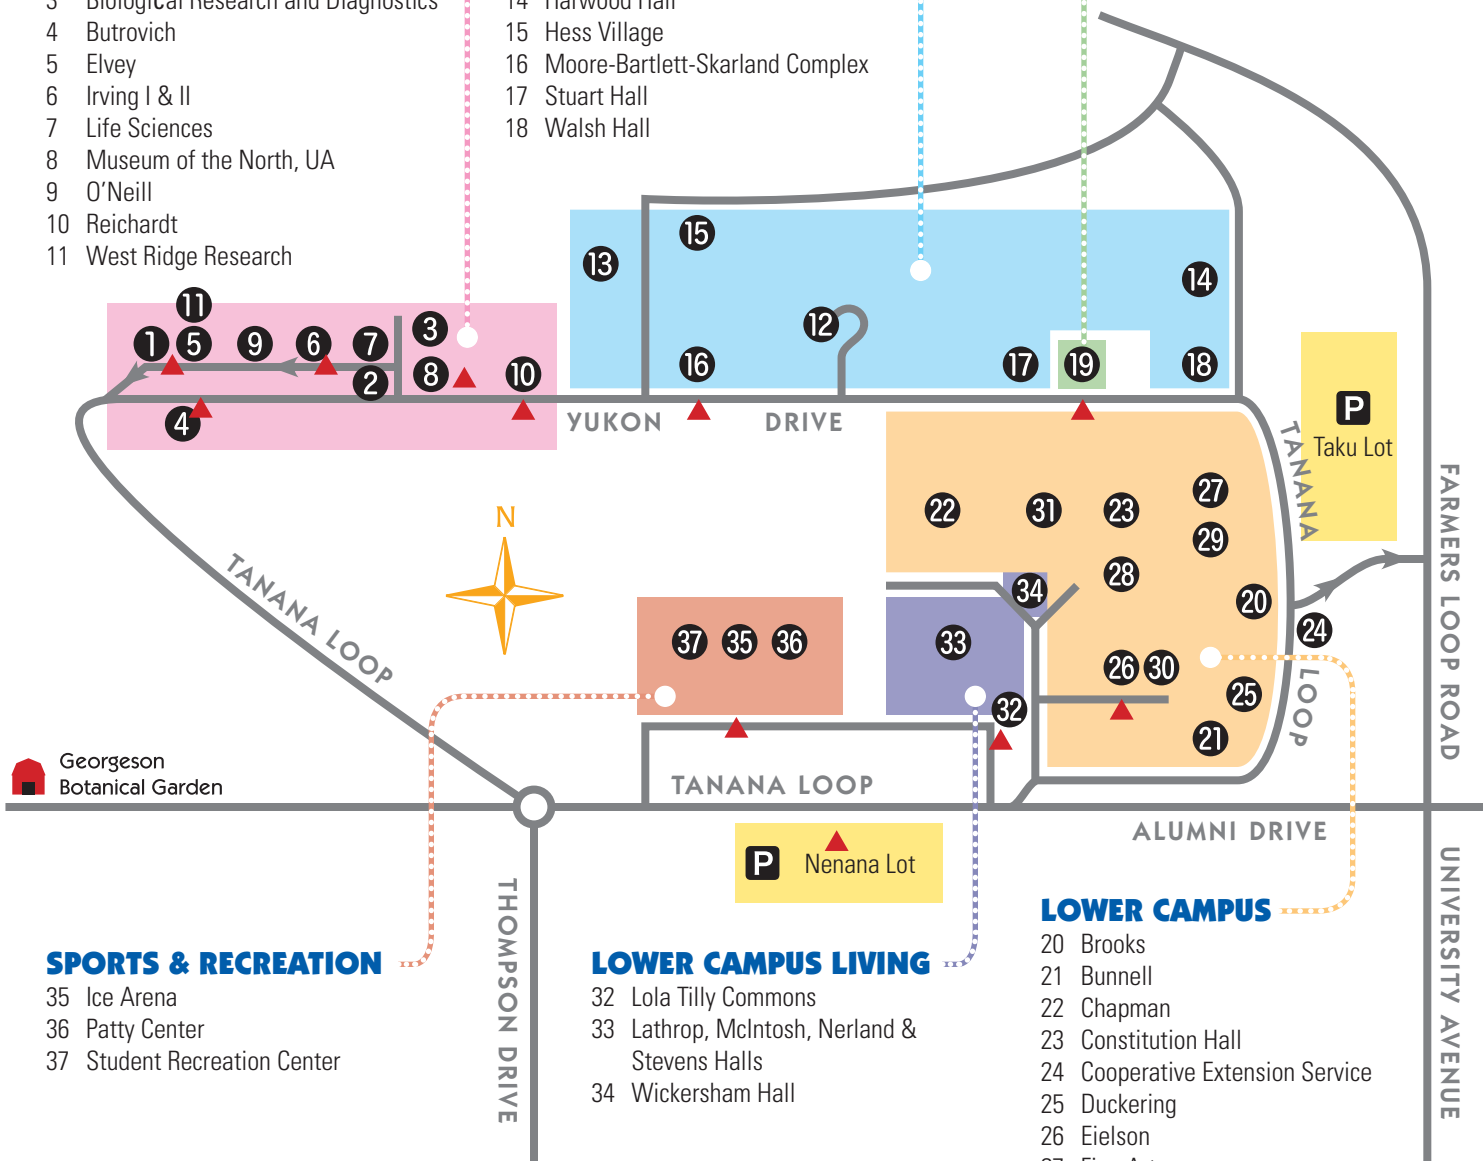

UPPER CAMPUS LIVING

- 12 Chancellor's Residence
- 13 Cutler Apartment Complex
- 14 Harwood Hall
- 15 Hess Village
- 16 Moore-Bartlett-Skarland Complex
- 17 Stuart Hall
- 18 Walsh Hall

HEALTH & SAFETY

- 19 Whitaker

SPORTS & RECREATION

- 35 Ice Arena
- 36 Patty Center
- 37 Student Recreation Center

LOWER CAMPUS LIVING

- 32 Lola Tilly Commons
- 33 Lathrop, McIntosh, Nerland & Stevens Halls
- 34 Wickersham Hall

LOWER CAMPUS

- 20 Brooks
- 21 Bunnell
- 22 Chapman
- 23 Constitution Hall
- 24 Cooperative Extension Service
- 25 Duckering
- 26 Eielson
- 27 Fine Arts
- 28 Gruening
- 29 Library, Rasmuson
- 30 Signers' Hall
- 31 Wood Center

▲ Shuttle stops